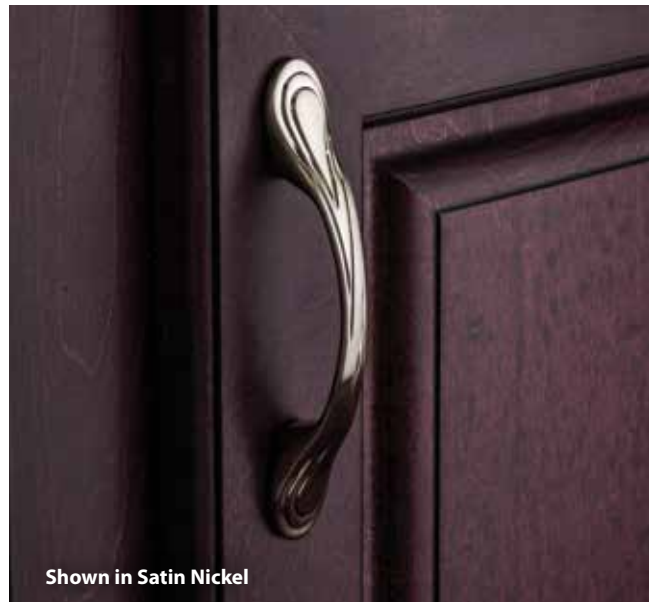

Knobs	Description	Overall Length	Width at Center	Projection	Hand Space	Foot Width	Foot Length	Inner Box	Price Code
3898	round knob	1-3/16"	1-3/16"	1-1/4"	3/4"	11/16"	11/16"	20	[C]

Pulls	Center-to-Center	Overall Length	Width at Center	Projection	Hand Space	Foot Width	Foot Length	Inner Box	Price Code
3899	3" CC	5-3/16"	5/16"	15/16"	3/4"	13/16"	1-5/16"	25	[B]

Display	Description
DBE1016-GRY	Westbury hardware on Designer Grey display board, 16" W x 11" H

Finishes			
BNBDL Brushed Pewter	DBAC Brushed Oil Rubbed Bronze	PC Polished Chrome	SN Satin Nickel