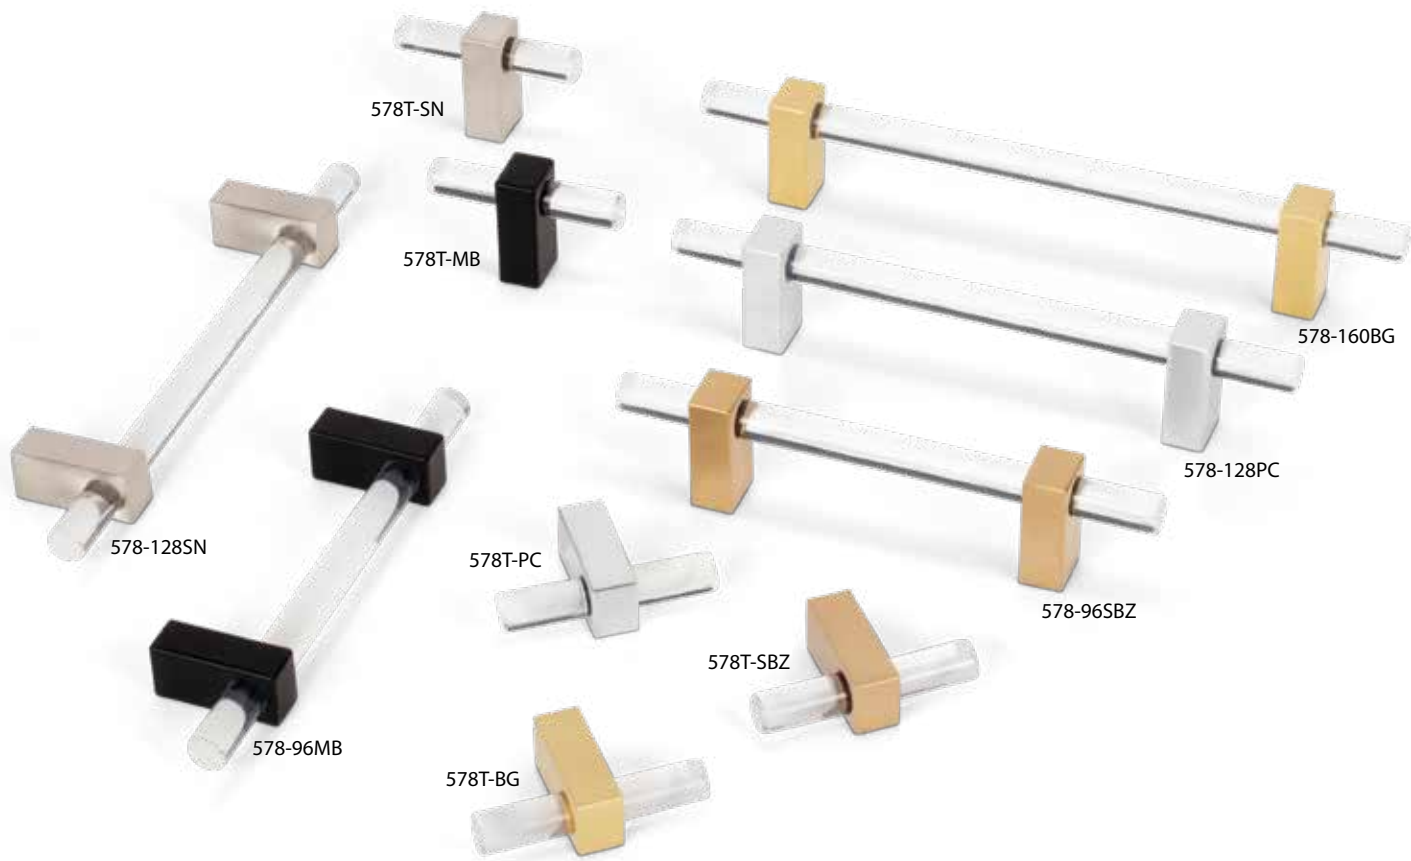

#### Finishes

**BNBDL**  
Brushed Pewter

**DBAC**  
Brushed Oil  
Rubbed Bronze

**MB**  
Matte Black

**PC**  
Polished Chrome

**SN**  
Satin Nickel

Knobs	Description	Overall Length	Width at Center	Projection	Hand Space	Foot Width	Foot Length	Inner Box	Price Code
578T	T-knob	2-3/8"	11/16"	1-7/16"	7/8"	11/16"	1/2"	30	[E]