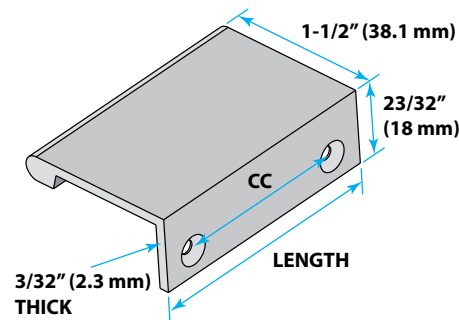

Pulls	Center-to-Center	Overall Length	Width at Center	Projection	Hand Space	Foot Width	Foot Length	Inner Box	Price Code
A500-125*	16 mm (5/8") CC tab pull	1-1/4"	11/16"	1-1/2"	-	23/32"	1-1/4"	50	[B]
A500-3*	60 mm (2-3/8") CC tab pull	3"	11/16"	1-1/2"	-	23/32"	3"	25	[D]
A500-4*	76 mm (3") CC tab pull	4"	11/16"	1-1/2"	-	23/32"	4"	25	[D]
A500-6*	127 mm (5") CC tab pull	6"	11/16"	1-1/2"	-	23/32"	6"	20	[E]
A500-8*	90 mm (3-9/16") CC tab pull (3 holes)	8"	11/16"	1-1/2"	-	23/32"	8"	20	[F]
A500-10*	114 mm (4-1/2") CC tab pull (3 holes)	10"	11/16"	1-1/2"	-	23/32"	10"	10	[G]
A500-12*	90 mm (3-9/16") CC tab pull (4 holes)	12"	11/16"	1-1/2"	-	23/32"	12"	10	[H]

*Wood screws included with all tab pulls

Display	Description
DBE1029-GRY	Edgefield hardware on Designer Grey display board, 16" W x 11" H

Finishes