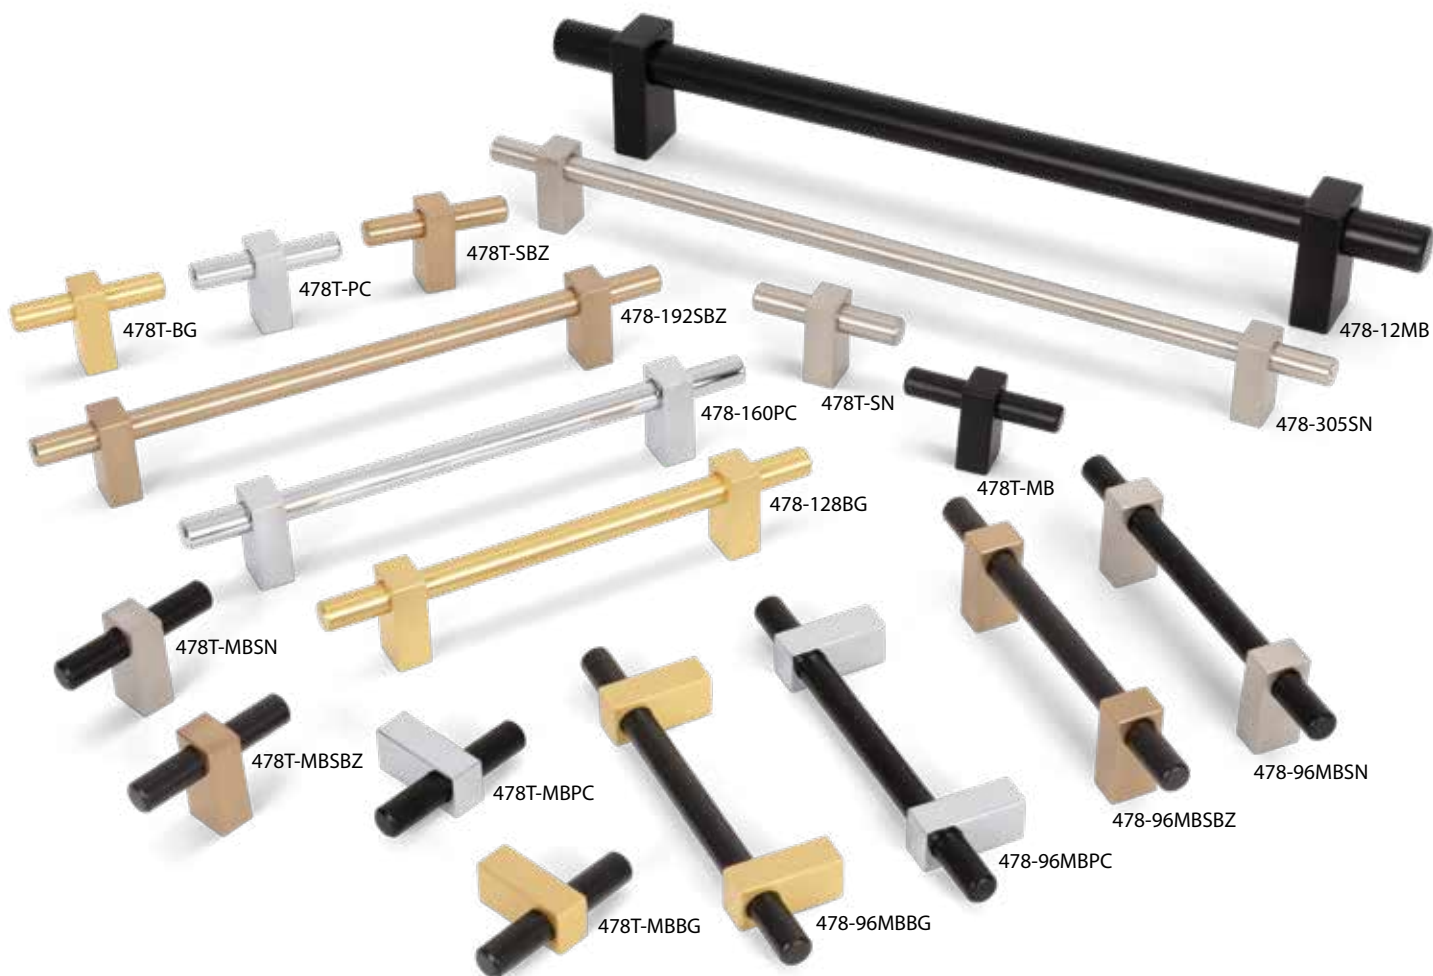

Larkin 1 & 2

New collections

Knobs	Description	Overall Length	Width at Center	Projection	Hand Space	Foot Width	Foot Length	Inner Box	Price Code
478T	T-knob	2-3/8"	7/16"	1-7/16"	7/8"	11/16"	1/2"	15	[E]

Pulls	Center-to-Center	Overall Length	Width at Center	Projection	Hand Space	Foot Width	Foot Length	Inner Box	Price Code
478-96	96 mm (3-3/4") CC	6-1/8"	7/16"	1-7/16"	7/8"	11/16"	1/2"	10	[F]
478-128	128 mm (5-1/16") CC	7-3/8"	7/16"	1-7/16"	7/8"	11/16"	1/2"	10	[F]
478-160	160 mm (6-5/16") CC	8-11/16"	7/16"	1-7/16"	7/8"	11/16"	1/2"	10	[G]
478-192	192 mm (7-9/16") CC	9-15/16"	7/16"	1-7/16"	7/8"	11/16"	1/2"	10	[G]
478-305	305 mm (12") CC	14-3/8"	7/16"	1-7/16"	7/8"	11/16"	1/2"	5	[K]
478-12	12" CC appl. handle	15-3/16"	3/4"	2-3/16"	1-1/4"	1-1/8"	5/8"	5	[K]
478-18	18" CC appl. handle	21-3/16"	3/4"	2-3/16"	1-1/4"	1-1/8"	5/8"	5	[K]

Display	Description
DB821-GRY	Larkin 1 hardware on Designer Grey display board, 16"W x 11"H
DB822-GRY	Larkin 2 hardware on Designer Grey display board, 16"W x 11"H