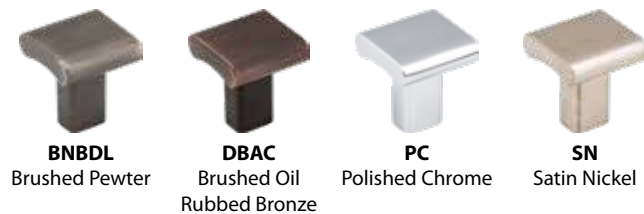

Finishes

D833,250
PATENT D833,253