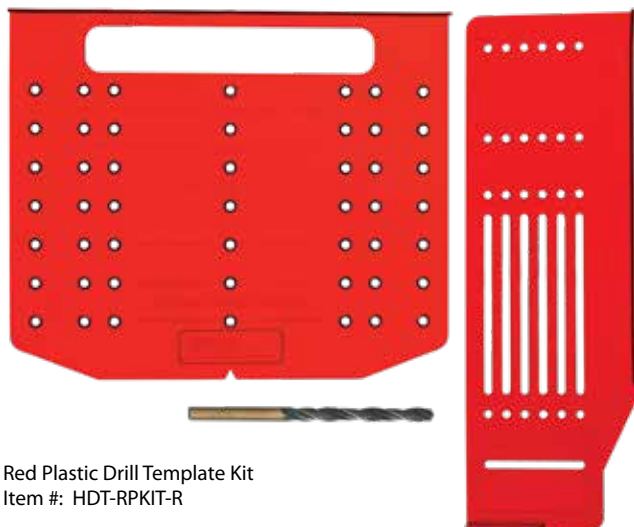

Red Plastic Drill Template Kit
Item #: HDT-RPKIT-R

Knob & Pull Drill Template Kit

- Easily install knobs and pulls ranging from 3" to 128 mm (5-1/16") CC on cabinet doors and drawers in three to four easy steps.
- Align the template on the cabinet door or drawer and mark the desired locations of the hardware. Drill using the 3/16" drill bit, then install!
- Retail packaged

Includes:

- Red Plastic Door Template
- Red Plastic Drawer Template
- 3/16" drill bit