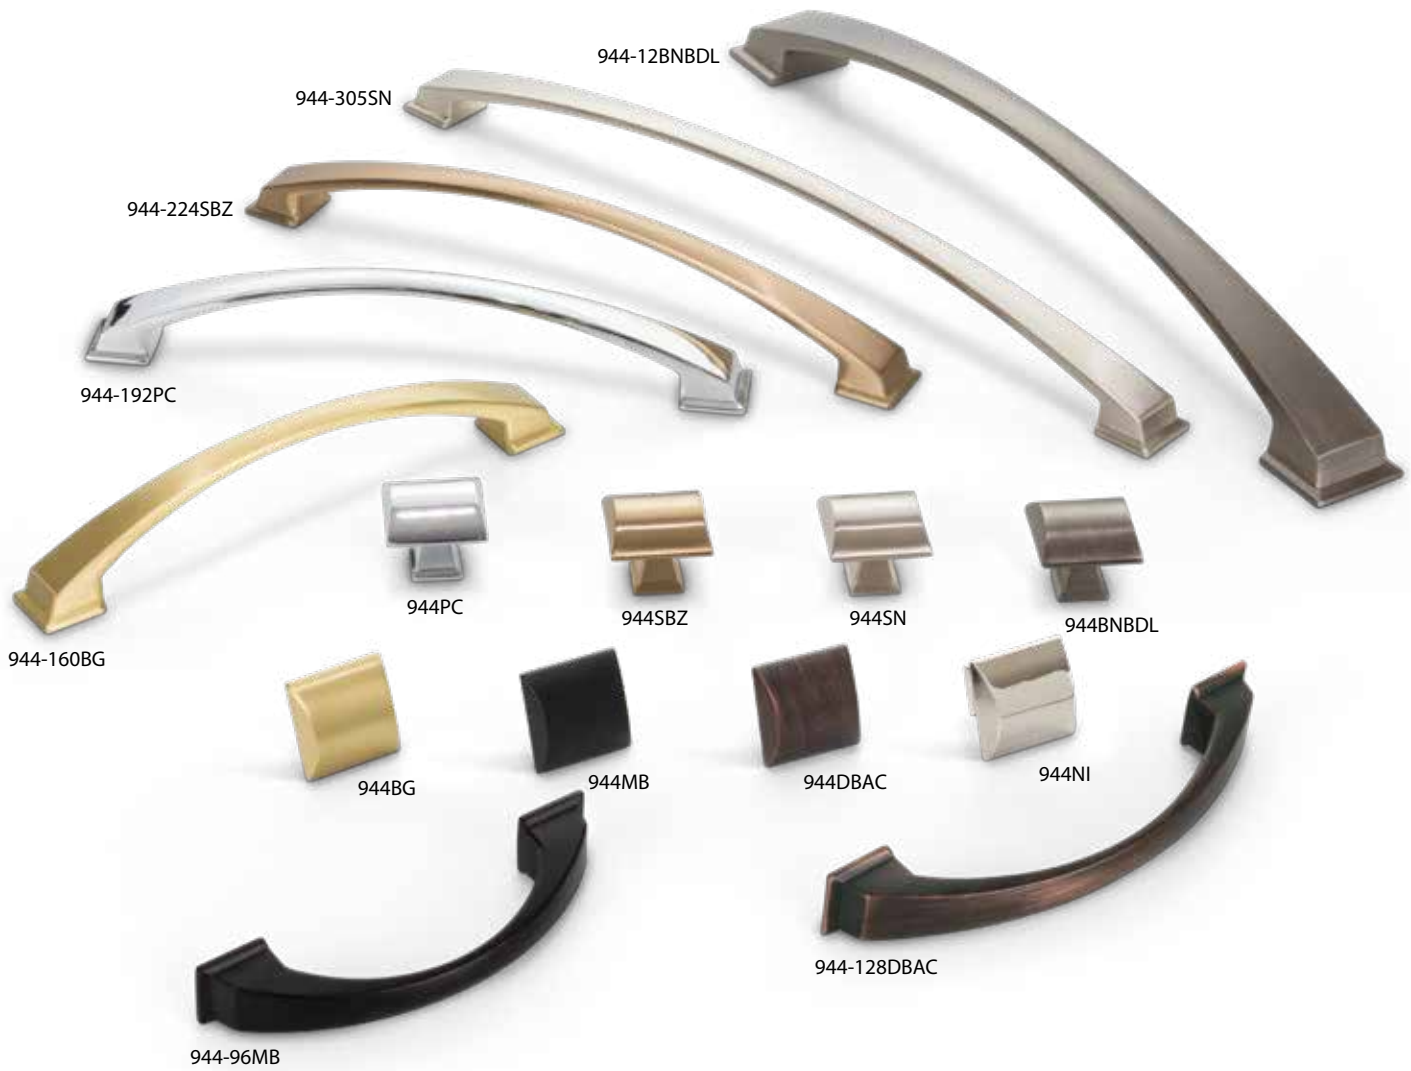

### *Design Idea*

Pair Richard's standard pulls or appliance handles with the Renzo cup pulls to create a modern, debonair presence in any space. Find the Renzo Collection on pages 94–95.

### Finishes

**BG**  
Brushed Gold

**BNBDL**  
Brushed Pewter

**DBAC**  
Brushed Oil  
Rubbed Bronze

**MB**  
Matte Black

**PC**  
Polished Chrome

**SBZ**  
Satin Bronze

**SN**  
Satin Nickel