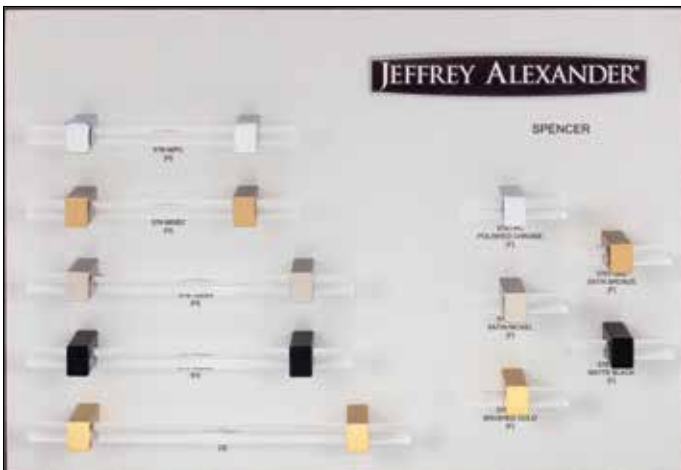

Spencer *NEW*

DB823-GRY