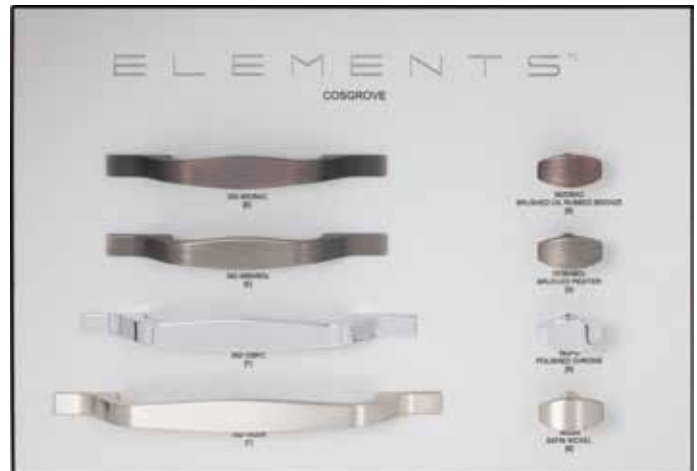

Cosgrove ◆

DBE1025-GRY

Display boards are 16" x 11"