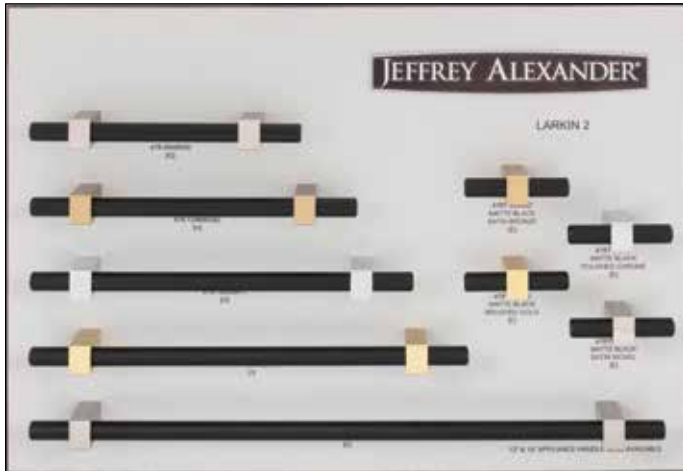

◆ Patented & Original Designs

Larkin 2 *NEW*

DB822-GRY