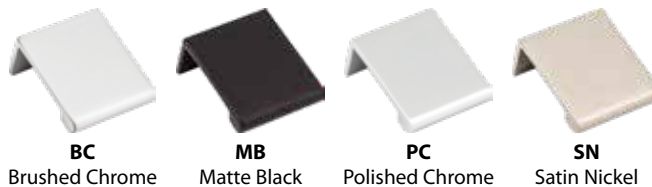

Pulls	Center-to-Center	Overall Length	Width at Center	Projection	Hand Space	Foot Width	Foot Length	Inner Box	Price Code
A500-125*	16 mm (5/8") CC tab pull	1-1/4"	11/16"	1-1/2"	-	23/32"	1-1/4"	50	[B]
A500-3*	60 mm (2-3/8") CC tab pull	3"	11/16"	1-1/2"	-	23/32"	3"	25	[D]
A500-4*	76 mm (3") CC tab pull	4"	11/16"	1-1/2"	-	23/32"	4"	25	[D]
A500-6*	127 mm (5") CC tab pull	6"	11/16"	1-1/2"	-	23/32"	6"	20	[E]
A500-8*	90 mm (3-9/16") CC tab pull (3 holes)	8"	11/16"	1-1/2"	-	23/32"	8"	20	[F]
A500-10*	114 mm (4-1/2") CC tab pull (3 holes)	10"	11/16"	1-1/2"	-	23/32"	10"	10	[G]
A500-12*	90 mm (3-9/16") CC tab pull (4 holes)	12"	11/16"	1-1/2"	-	23/32"	12"	10	[H]

*Wood screws included with all tab pulls

Display	Description
DBE1029-GRY	Edgefield hardware on Designer Grey display board, 16" W x 11" H

Finishes