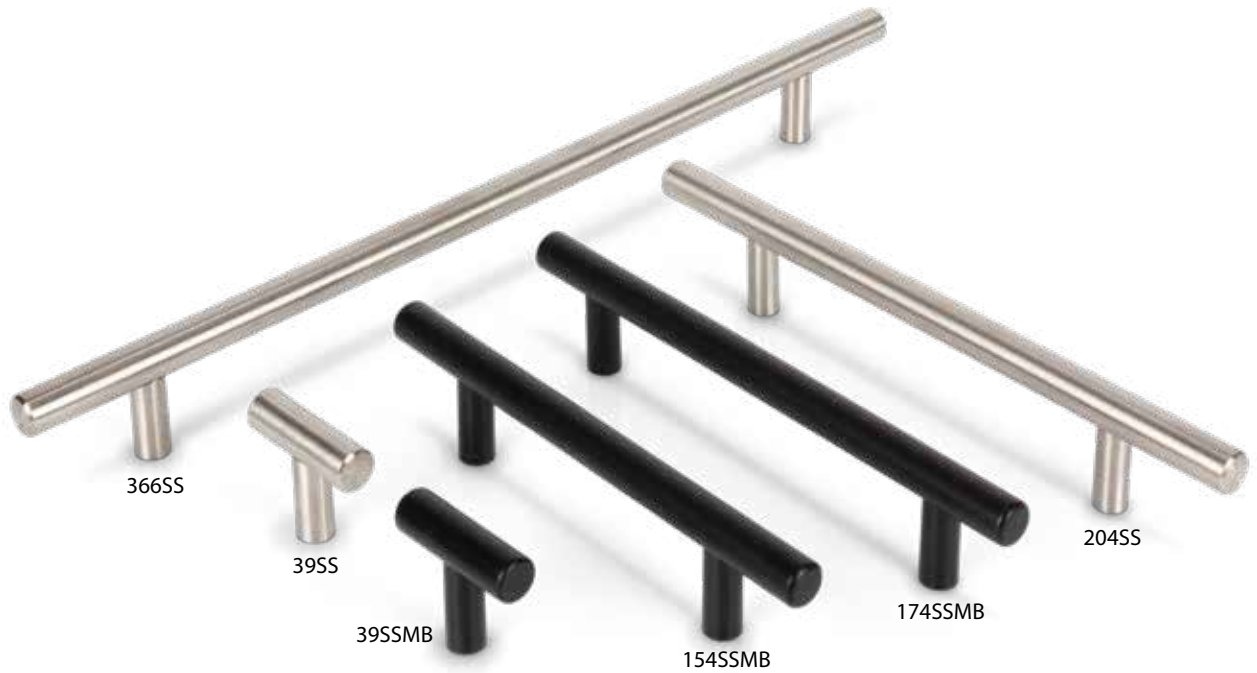

Hollow Stainless Steel Bar Pulls

Knobs	Description	Overall Length	Width at Center	Projection	Hand Space	Foot Width	Foot Length	Inner Box	Price Code
39	T-knob	1-9/16"	1/2"	1-3/8"	7/8"	3/8"	3/8"	40	[A]
Pulls	Center-to-Center	Overall Length	Width at Center	Projection	Hand Space	Foot Width	Foot Length	Inner Box	Price Code
154	96 mm (3-3/4") CC	6-1/16"	1/2"	1-3/8"	7/8"	3/8"	3/8"	20	[C]
174	128 mm (5-1/16") CC	6-7/8"	1/2"	1-3/8"	7/8"	3/8"	3/8"	20	[D]
204	128 mm (5-1/16") CC	8-1/16"	1/2"	1-3/8"	7/8"	3/8"	3/8"	20	[E]
218	160 mm (6-5/16") CC	8-9/16"	1/2"	1-3/8"	7/8"	3/8"	3/8"	10	[E]
270	192 mm (7-9/16") CC	10-5/8"	1/2"	1-3/8"	7/8"	3/8"	3/8"	20	[E]
302	224 mm (8-13/16") CC	11-7/8"	1/2"	1-3/8"	7/8"	3/8"	3/8"	20	[E]
334	256 mm (10-1/16") CC	13-1/8"	1/2"	1-3/8"	7/8"	3/8"	3/8"	20	[F]
366	288 mm (11-5/16") CC	14-7/16"	1/2"	1-3/8"	7/8"	3/8"	3/8"	10	[F]
397	319 mm (12-9/16") CC	15-5/8"	1/2"	1-3/8"	7/8"	3/8"	3/8"	10	[F]
494	416 mm (16-3/8") CC	19-7/16"	1/2"	1-3/8"	7/8"	3/8"	3/8"	10	[G]
558	480 mm (18-7/8") CC	21-15/16"	1/2"	1-3/8"	7/8"	3/8"	3/8"	10	[G]
622	544 mm (21-7/16") CC	24-1/2"	1/2"	1-3/8"	7/8"	3/8"	3/8"	10	[H]
719	640 mm (25-3/16") CC	28-5/16"	1/2"	1-3/8"	7/8"	3/8"	3/8"	10	[H]
761	673 mm (26-1/2") CC	29-15/16"	1/2"	1-3/8"	7/8"	3/8"	3/8"	10	[H]