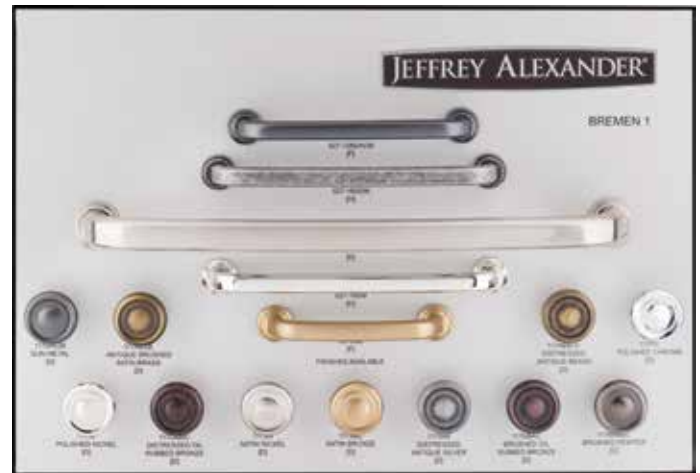

Bremen 1 ◆

DB974-GRY