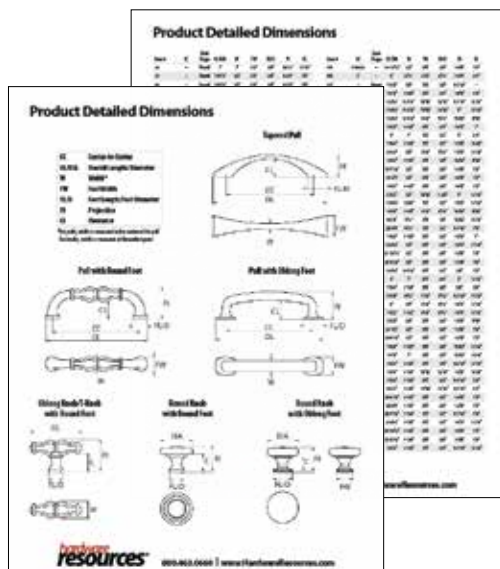

## Detailed Product Dimension Guide

Detailed spec drawings and dimensions for knobs & pulls

To download the PDF, scan the QR code or visit <https://delivr.com/272a7>