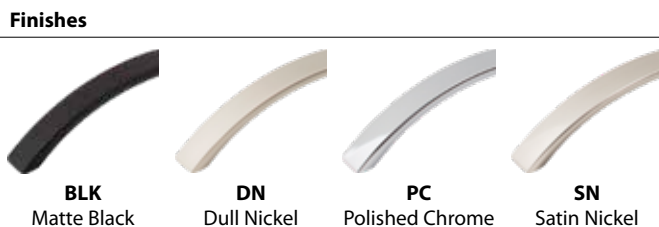

Display	Description
DBE1018-GRY	Belfast hardware on Designer Grey display board, 16"W x 11"H

Knobs	Description	Overall Length	Width at Center	Projection	Hand Space	Foot Width	Foot Length	Inner Box	Price Code
239	round knob	1"	1"	1"	11/16"	3/8"	5/8"	30	[B]