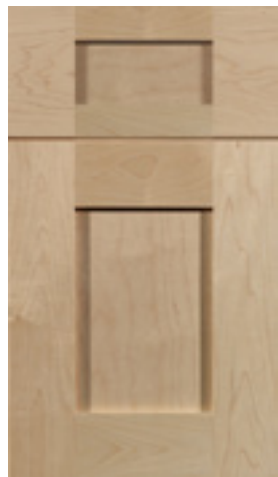

Wood Five Piece Recessed Panel Door Styles WOOD

Our flat panel door styles are available in Oak, Maple, Hickory, Cherry, Rift Cut White Oak and Black Walnut. Door styles are shown with standard drawer fronts. More drawer front options on page 20. For wood products, we recommend 40 to 50% humidity levels be maintained in the home throughout the year in order to reduce or prevent the incidence of warping, shrinking panels or cracking of wood products. All door styles are shown on Maple.

Legacy ¹

Wood Door Style Footnotes

¹ 3" stile and rail. All others 2 1/4" stile and rail.

² Mitered 3" stile and rail. Due to mitered door assembly requirements, there is a door height limitation of 49 15/16".

³ Available in Oak, Maple, Cherry, Rift Cut White Oak and Black Walnut. These 3/4" Veneer doors have a 1.5mm wood edge tape. Wood grain will not be grain matched.

⁴ Panel is 3/4" veneer with particle core and 1/8" rail thickness. Overall door thickness is 7/8". Rail is 3/4" wide. Not available in Hickory or Rustic wood.

⁵ **Vienna and Eryn Door Styles are not available in natural finishes, with the exception of Black Walnut.**

*Please be aware that door styles and finishes can change. For our most up to date brochure please visit our website at:

www.superiorcabinets.us/products/brochure/