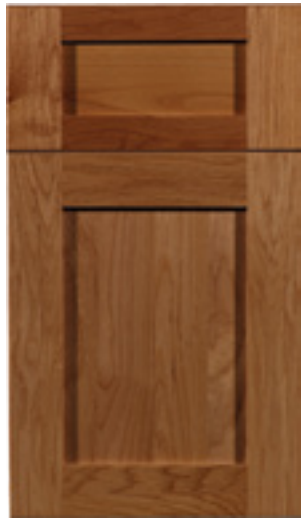

Rustic "Knotty" Alder

The Rustic Knotty Alder Collection by Superior Cabinets features 14 stains, and 4 handcrafted finishes on Rustic Alder Wood, available in 2 reverse raised panel solid wood door styles. If you crave wood in its natural rustic state, ensure you put this on your wish list. Remember, it's nice to be knotty.

Rustic Alder Finishes

Bozeman