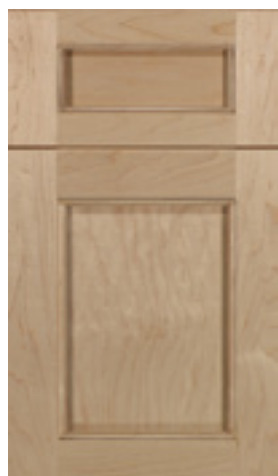

Richmond ¹

Shaker

Strasbourg

Vista

Vienna ^{3,5}

Wood Door Style Footnotes

¹ 3" stile and rail. All others 2 1/4" stile and rail.

² Mitered 3" stile and rail. Due to mitered door assembly requirements, there is a door height limitation of 49 15/16".