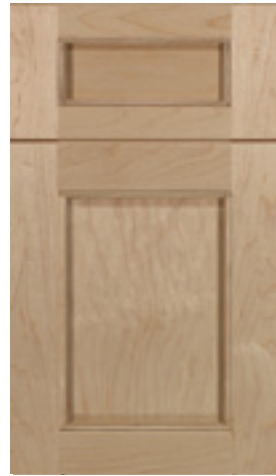

Burlington