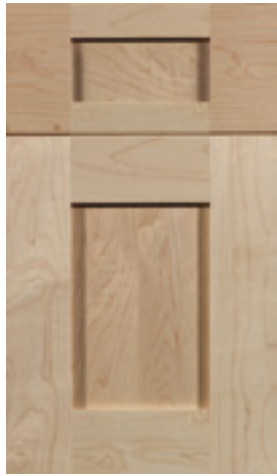

Wood Five Piece Solid Panel Door Styles WOOD

Our raised panel door styles are available in Oak, Maple, Hickory, Cherry, Rift Cut White Oak and Black Walnut. Door styles are shown with standard drawer fronts, more drawer front options on page 20. For wood products, we recommend 40 to 50% humidity levels be maintained in the home throughout the year in order to reduce or prevent the incidence of warping, shrinking panels or cracking of wood products. All door styles are shown on Maple.

Aurora ¹