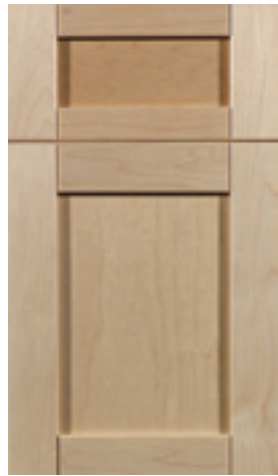

Fusion Alabaster

Fusion Bridgewater

Light Finish: Fusion Alabaster
Dark Finish: Fusion Bridgewater
Door Styles: Chicago

Elegance

Wood Five Piece Recessed Panel Door Styles WOOD

Our flat panel door styles are available in Oak, Maple, Hickory, Cherry, Rift Cut White Oak and Black Walnut. Door styles are shown with standard drawer fronts. More drawer front options on page 20. For wood products, we recommend 40 to 50% humidity levels be maintained in the home throughout the year in order to reduce or prevent the incidence of warping, shrinking panels or cracking of wood products. All door styles are shown on Maple.