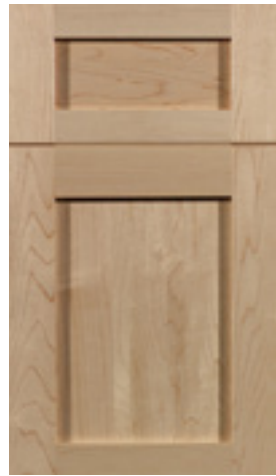

Wood Five Piece Solid Panel Door Styles WOOD

Our raised panel door styles are available in Oak, Maple, Hickory, Cherry, Rift Cut White Oak and Black Walnut. Door styles are shown with standard drawer fronts, more drawer front options on page 20. For wood products, we recommend 40 to 50% humidity levels be maintained in the home throughout the year in order to reduce or prevent the incidence of warping, shrinking panels or cracking of wood products. All door styles are shown on Maple.

Bozeman

Rustic wood is available in Alder, Oak, Maple, Hickory, Cherry and Black Walnut solid panel doors, except where noted. See pages 20 & 28.