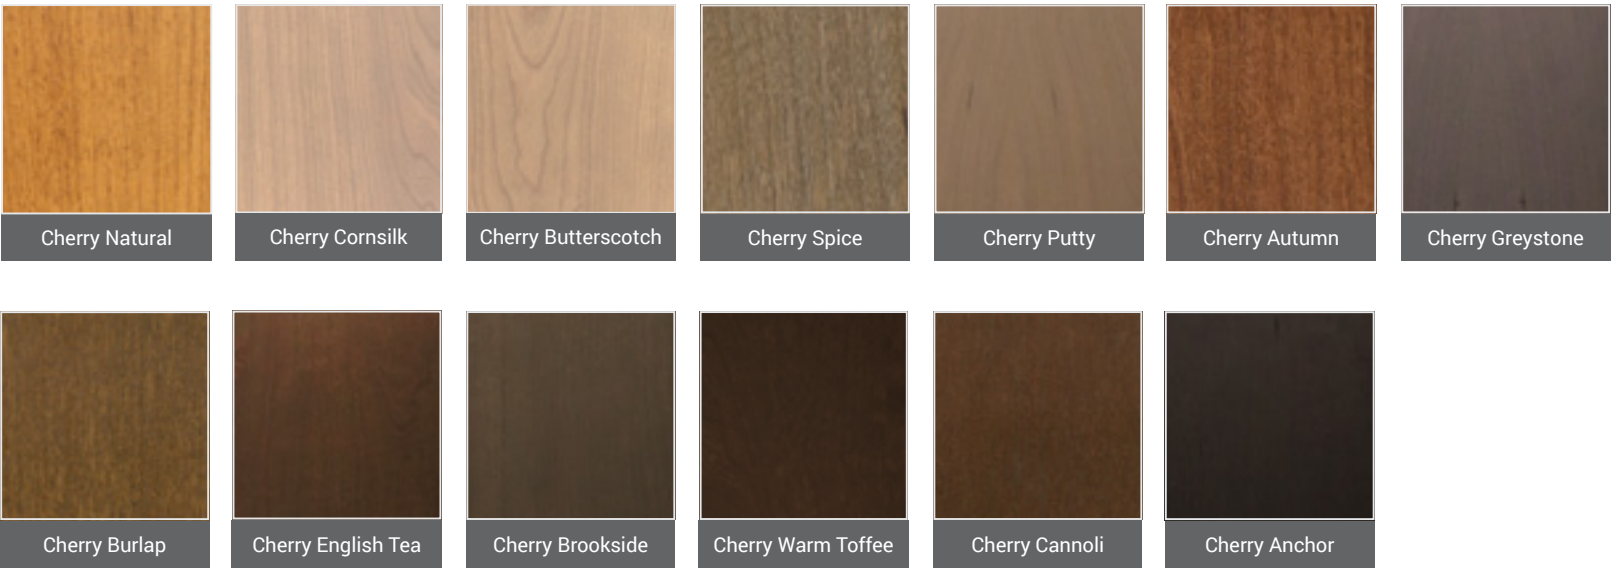

Maple Finishes WOOD

Oak Finishes WOOD

Light Finish: Fusion Prosecco
Dark Finish: Hickory Raffia Rustic
Door Styles: London, Pembroke

Pecan

Hickory Finishes WOOD

Cherry Finishes WOOD

Light Finish: Fusion Prosecco
Dark Finish: Black Walnut English Tea
Door Styles: Surrey, Canmore