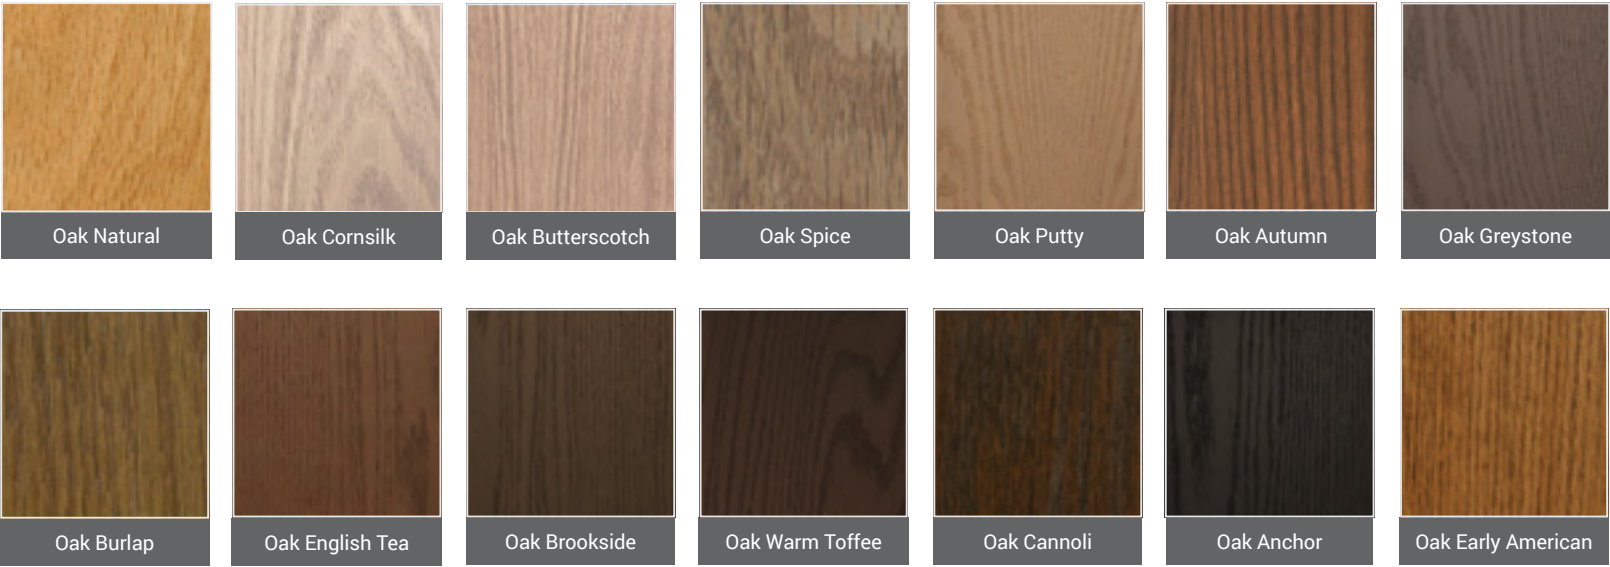

Maple

Oak

Hickory

Cherry

Black Walnut

Alder

Optional Wood Drawer Fronts

Slab Front

Slab drawer fronts can be ordered as an option with all door styles with the exception of Eryn. Edge will match door style.

Slab V Front

Slab V fronts can be ordered as an optional drawer front with Acadia, Lancaster and Manhattan door styles. Edge and profile will match door style.

Maple Finishes WOOD

Oak Finishes WOOD

Light Finish: Fusion Prosecco
Dark Finish: Hickory Raffia Rustic
Door Styles: London, Pembroke

Pecan

Hickory Finishes WOOD

Cherry Finishes WOOD

Light Finish: Fusion Prosecco
Dark Finish: Black Walnut English Tea
Door Styles: Surrey, Canmore