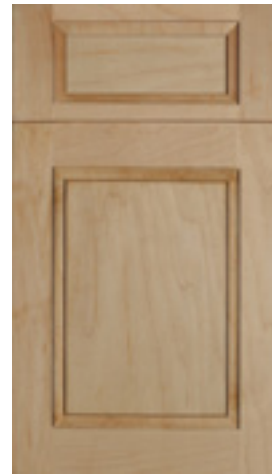

Wood Five Piece Recessed Panel Door Styles WOOD

Our flat panel door styles are available in Oak, Maple, Hickory, Cherry, Rift Cut White Oak and Black Walnut. Door styles are shown with standard drawer fronts. More drawer front options on page 20. For wood products, we recommend 40 to 50% humidity levels be maintained in the home throughout the year in order to reduce or prevent the incidence of warping, shrinking panels or cracking of wood products. All door styles are shown on Maple.

Georgia ¹

Wood Door Style Footnotes

¹ 3" stile and rail. All others 2 1/4" stile and rail.

² Mitered 3" stile and rail. Due to mitered door assembly requirements, there is a door height limitation of 49 15/16".

³ Available in Oak, Maple, Cherry, Rift Cut White Oak and Black Walnut. These 3/4" Veneer doors have a 1.5mm wood edge tape. Wood grain will not be grain matched.

⁴ Panel is 3/4" veneer with particle core and 1/8" rail thickness. Overall door thickness is 7/8". Rail is 3/4" wide. Not available in Hickory or Rustic wood.

⁵ **Vienna and Eryn Door Styles are not available in natural finishes, with the exception of Black Walnut.**

*Please be aware that door styles and finishes can change. For our most up to date brochure please visit our website at:

www.superiorcabinets.us/products/brochure/