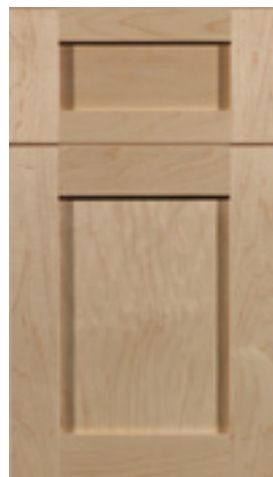

Wood Five Piece Recessed Panel Door Styles WOOD

Our flat panel door styles are available in Oak, Maple, Hickory, Cherry, Rift Cut White Oak and Black Walnut. Door styles are shown with standard drawer fronts. More drawer front options on page 20. For wood products, we recommend 40 to 50% humidity levels be maintained in the home throughout the year in order to reduce or prevent the incidence of warping, shrinking panels or cracking of wood products. All door styles are shown on Maple.

Nevada

Wood Door Style Footnotes

¹ 3" stile and rail. All others 2 1/4" stile and rail.

² Mitered 3" stile and rail. Due to mitered door assembly requirements, there is a door height limitation of 49 15/16".

³ Available in Oak, Maple, Cherry, Rift Cut White Oak and Black Walnut. These 3/4" Veneer doors have a 1.5mm wood edge tape. Wood grain will not be grain matched.

⁴ Panel is 3/4" veneer with particle core and 1/8" rail thickness. Overall door thickness is 7/8". Rail is 3/4" wide. Not available in Hickory or Rustic wood.

⁵ **Vienna and Eryn Door Styles are not available in natural finishes, with the exception of Black Walnut.**

*Please be aware that door styles and finishes can change. For our most up to date brochure please visit our website at:

www.superiorcabinets.us/products/brochure/