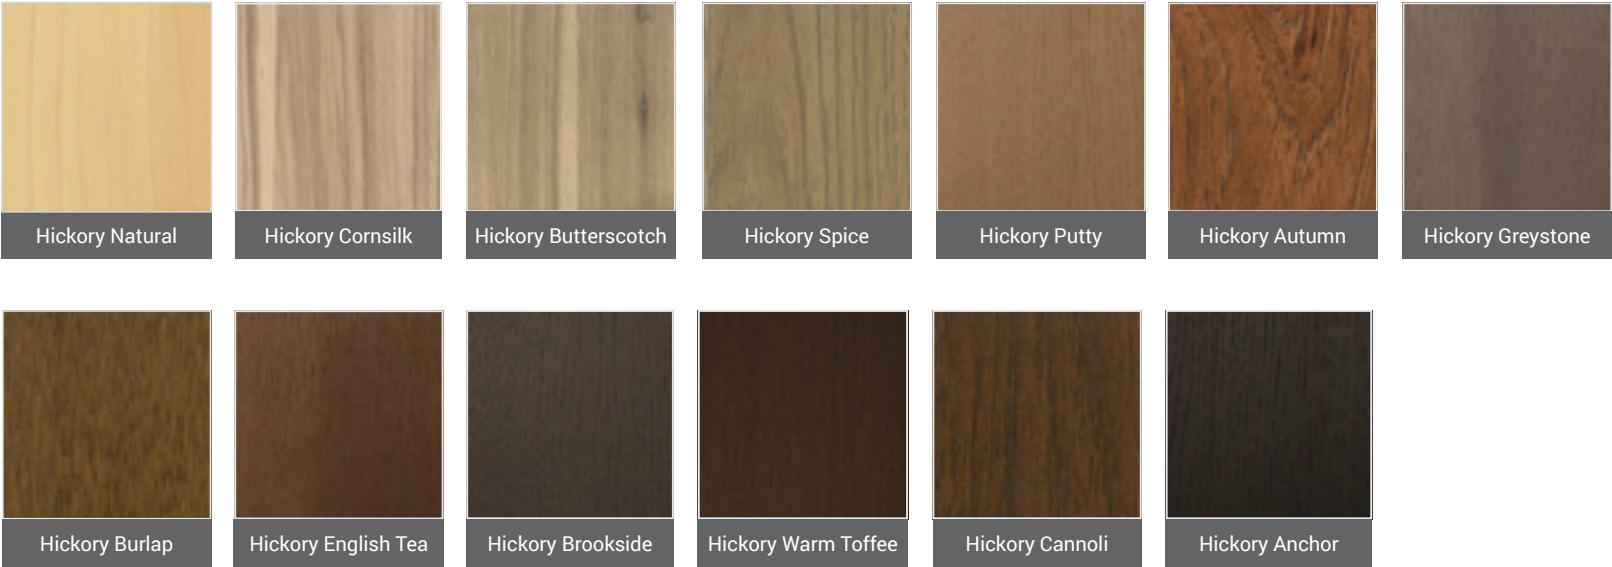

Maple Finishes WOOD

Oak Finishes WOOD

Light Finish: Fusion Prosecco
Dark Finish: Hickory Raffia Rustic
Door Styles: London, Pembroke

Pecan

Hickory Finishes WOOD

Cherry Finishes WOOD

Light Finish: Fusion Prosecco
Dark Finish: Black Walnut English Tea
Door Styles: Surrey, Canmore