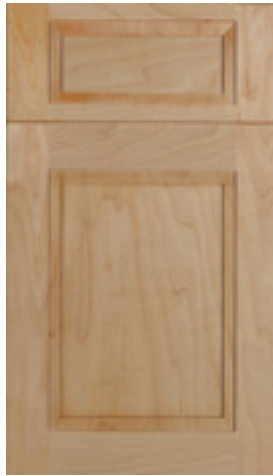

Wood Five Piece Recessed Panel Door Styles WOOD

Our flat panel door styles are available in Oak, Maple, Hickory, Cherry, Rift Cut White Oak and Black Walnut. Door styles are shown with standard drawer fronts. More drawer front options on page 20. For wood products, we recommend 40 to 50% humidity levels be maintained in the home throughout the year in order to reduce or prevent the incidence of warping, shrinking panels or cracking of wood products. All door styles are shown on Maple.

Arizona ¹

Wood Door Style Footnotes

¹ 3" stile and rail. All others 2 1/4" stile and rail.

² Mitered 3" stile and rail. Due to mitered door assembly requirements, there is a door height limitation of 49 15/16".

³ Available in Oak, Maple, Cherry, Rift Cut White Oak and Black Walnut. These 3/4" Veneer doors have a 1.5mm wood edge tape. Wood grain will not be grain matched.

⁴ Panel is 3/4" veneer with particle core and 1/8" rail thickness. Overall door thickness is 7/8". Rail is 3/4" wide. Not available in Hickory or Rustic wood.

⁵ **Vienna and Eryn Door Styles are not available in natural finishes, with the exception of Black Walnut.**

*Please be aware that door styles and finishes can change. For our most up to date brochure please visit our website at:

www.superiorcabinets.us/products/brochure/