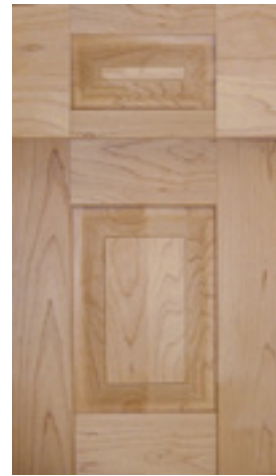

Wood Five Piece Solid Panel Door Styles WOOD

Our raised panel door styles are available in Oak, Maple, Hickory, Cherry, Rift Cut White Oak and Black Walnut. Door styles are shown with standard drawer fronts, more drawer front options on page 20. For wood products, we recommend 40 to 50% humidity levels be maintained in the home throughout the year in order to reduce or prevent the incidence of warping, shrinking panels or cracking of wood products. All door styles are shown on Maple.

Canmore ¹

Rustic wood is available in Alder, Oak, Maple, Hickory, Cherry and Black Walnut solid panel doors, except where noted. See pages 20 & 28.