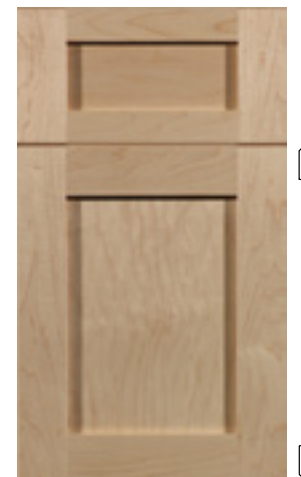

Richmond ¹

Shaker

Strasbourg

Vista

Vienna ^{3,5}

Wood Door Style Footnotes

¹ 3" stile and rail. All others 2 1/4" stile and rail.

² Mitered 3" stile and rail. Due to mitered door assembly requirements, there is a door height limitation of 49 15/16".