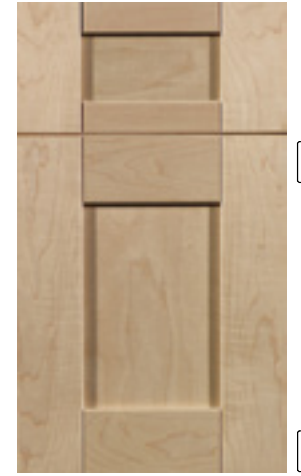

Lancaster ¹