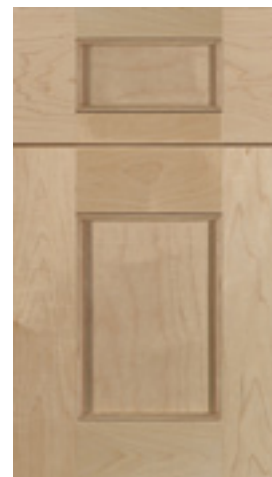

Richmond ¹

Shaker

Strasbourg

Vista

Vienna ^{3,5}

Wood Door Style Footnotes

¹ 3" stile and rail. All others 2 1/4" stile and rail.

² Mitered 3" stile and rail. Due to mitered door assembly requirements, there is a door height limitation of 49 15/16".