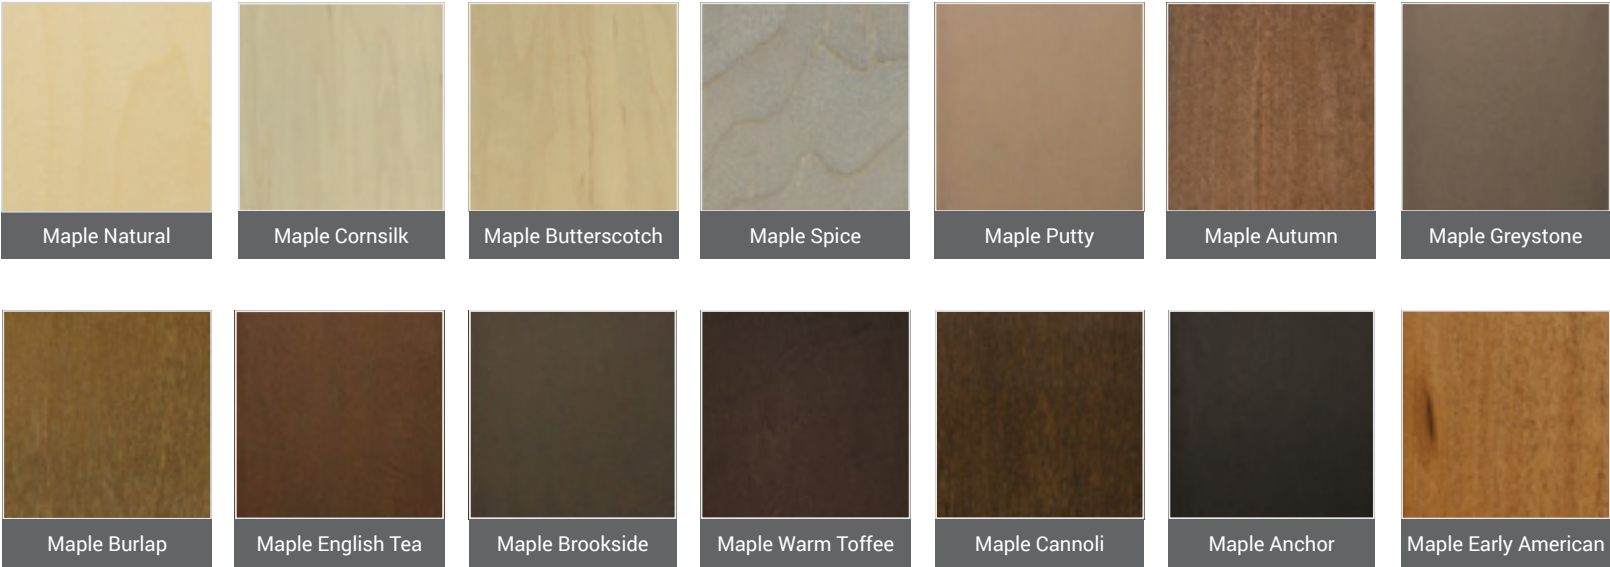

Maple

Oak

Hickory

Cherry

Black Walnut

Alder

Optional Wood Drawer Fronts

Slab Front

Slab drawer fronts can be ordered as an option with all door styles with the exception of Eryn. Edge will match door style.

Slab V Front

Slab V fronts can be ordered as an optional drawer front with Acadia, Lancaster and Manhattan door styles. Edge and profile will match door style.

Maple Finishes WOOD

Oak Finishes WOOD

Light Finish: Fusion Prosecco
Dark Finish: Hickory Raffia Rustic
Door Styles: London, Pembroke

Pecan

Hickory Finishes WOOD

Cherry Finishes WOOD

Light Finish: Fusion Prosecco
Dark Finish: Black Walnut English Tea
Door Styles: Surrey, Canmore