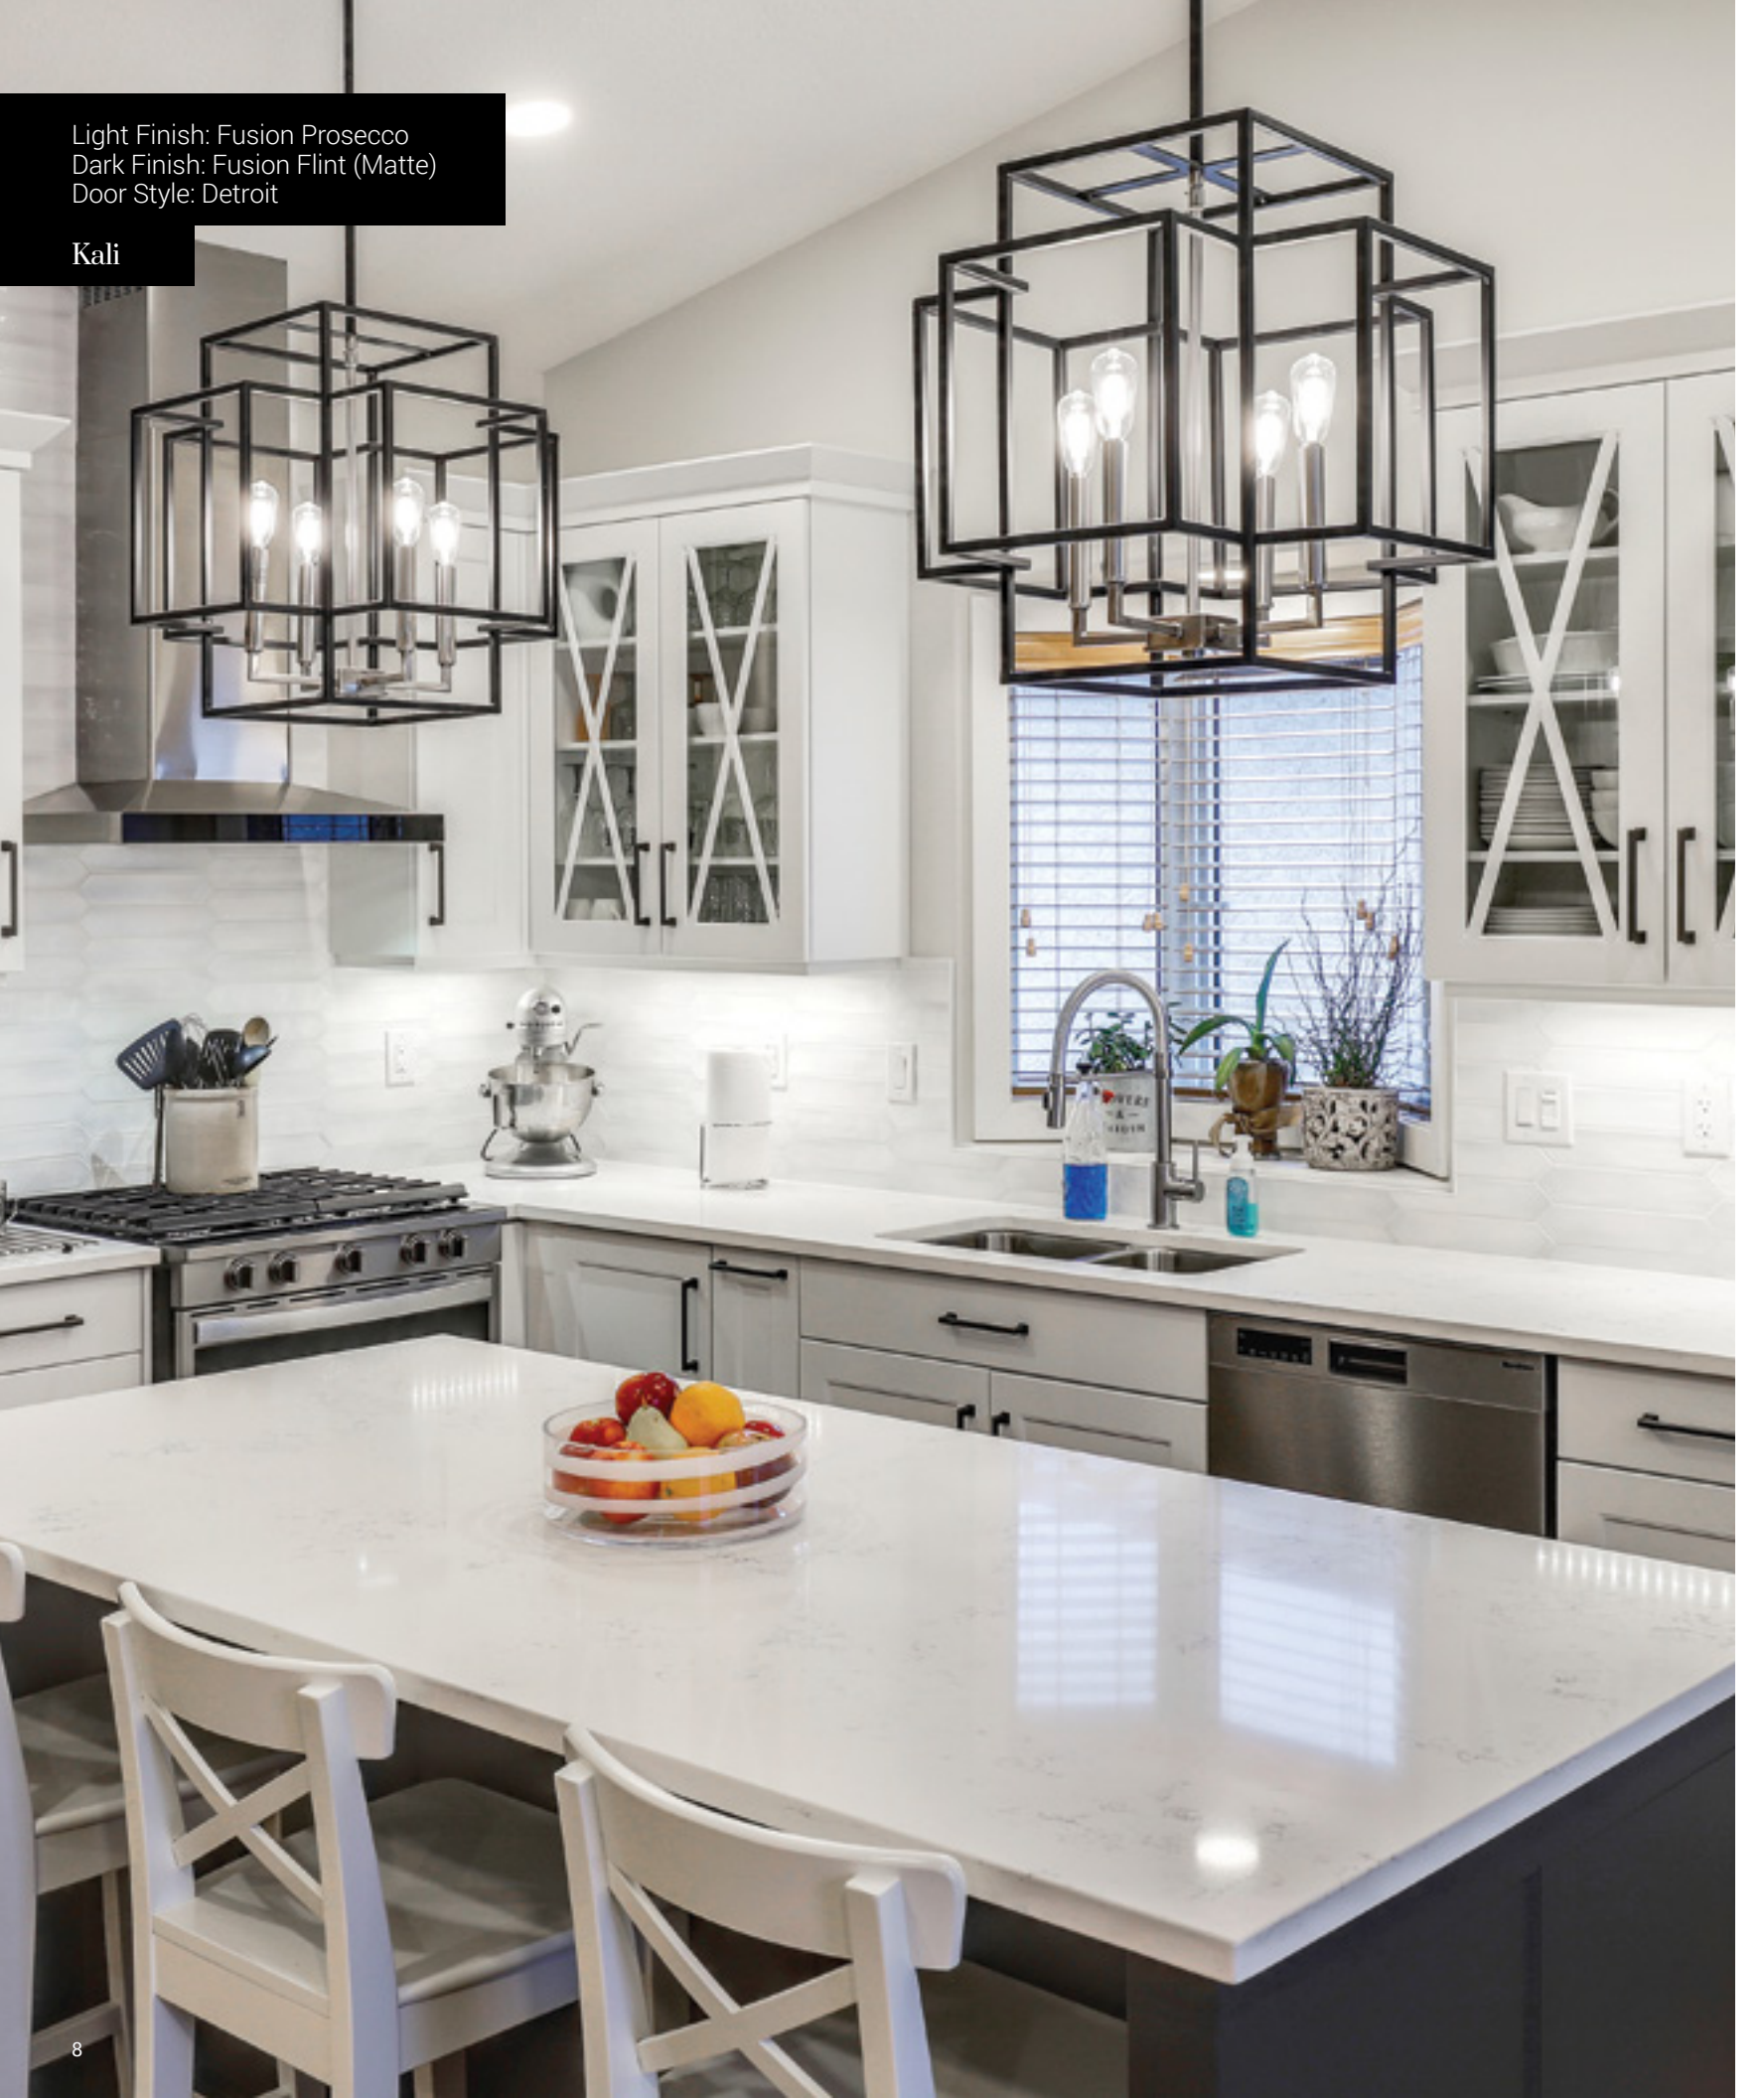

Light Finish: Fusion Prosecco
Dark Finish: Fusion Flint (Matte)
Door Style: Detroit

Kali