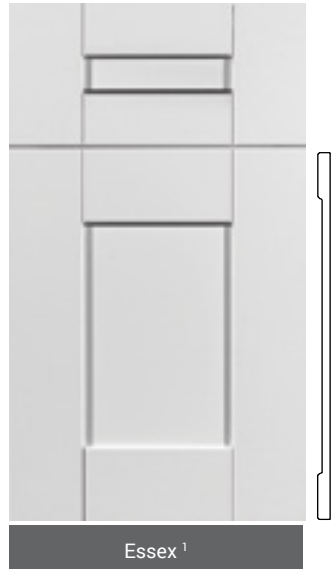

One Piece Door Style Footnotes
¹ 3" stile and rail. All others 2 1/4" stile and rail. Darby has a 5/8" stile and rail.

Five Piece MDF Recessed Panel Door Styles

Shown with standard drawer fronts. Optional drawer fronts are featured on page 13.