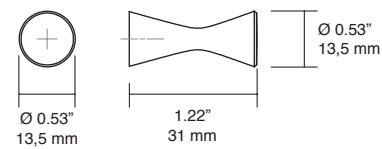

0497 **DIABOLO** ALUMINIUM Designer: Frank Person

L24 Stainless steel look	L291 Brushed brass	L30 Brushed black	L31 Brushed grey	↓	📦
0497014L24	0497014L291	0497014L30	0497014L31	1	25