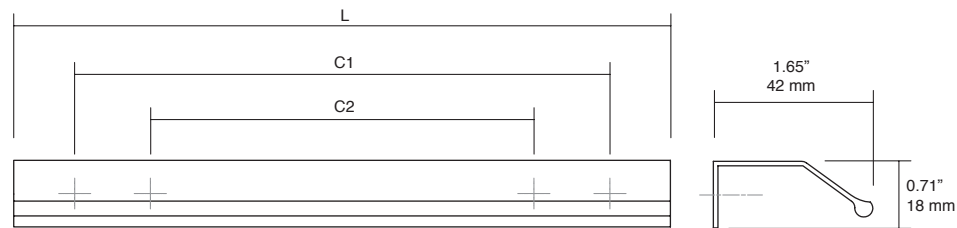

0600 **WING** ALUMINIUM Designer: Alexis Vivet