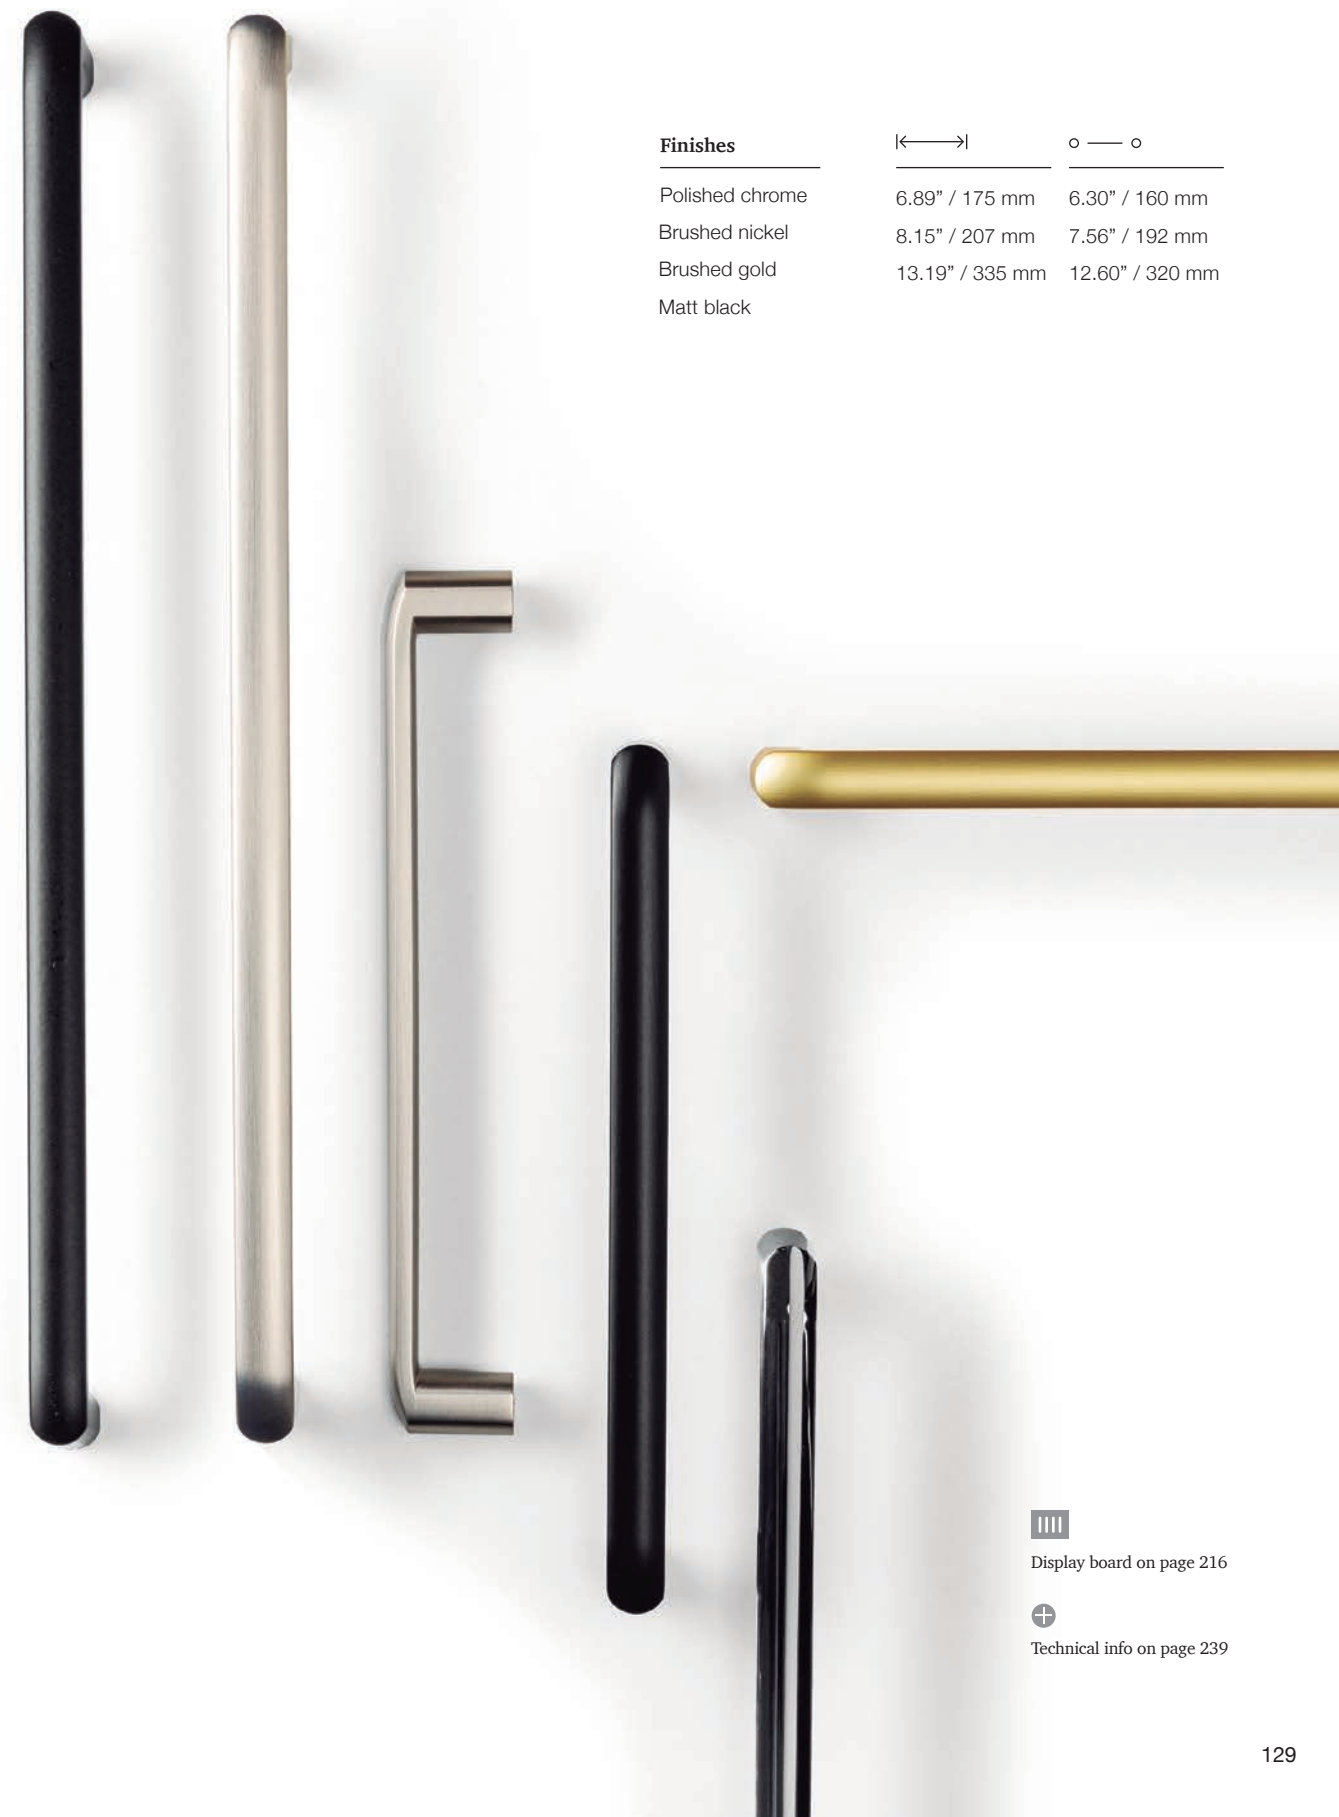

ROMA

ZAMAK

Designer: 2J Design

Finishes

Polished chrome
Brushed nickel
Brushed gold
Matt black

←→

6.89" / 175 mm
8.15" / 207 mm
13.19" / 335 mm

o — o

6.30" / 160 mm
7.56" / 192 mm
12.60" / 320 mm

Display board on page 216

Technical info on page 239