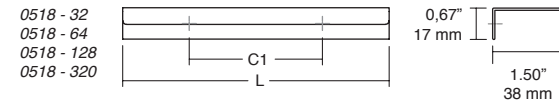

0518 **WAY** ALUMINIUM Designer: Viefe Studio