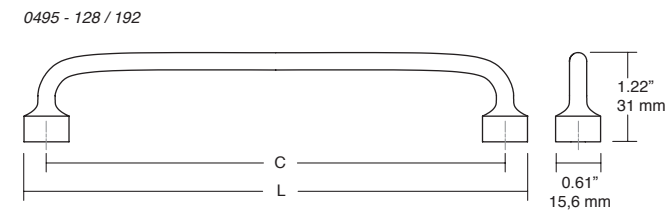

0495 **FLOID** ZAMAK Designer: Frank Person