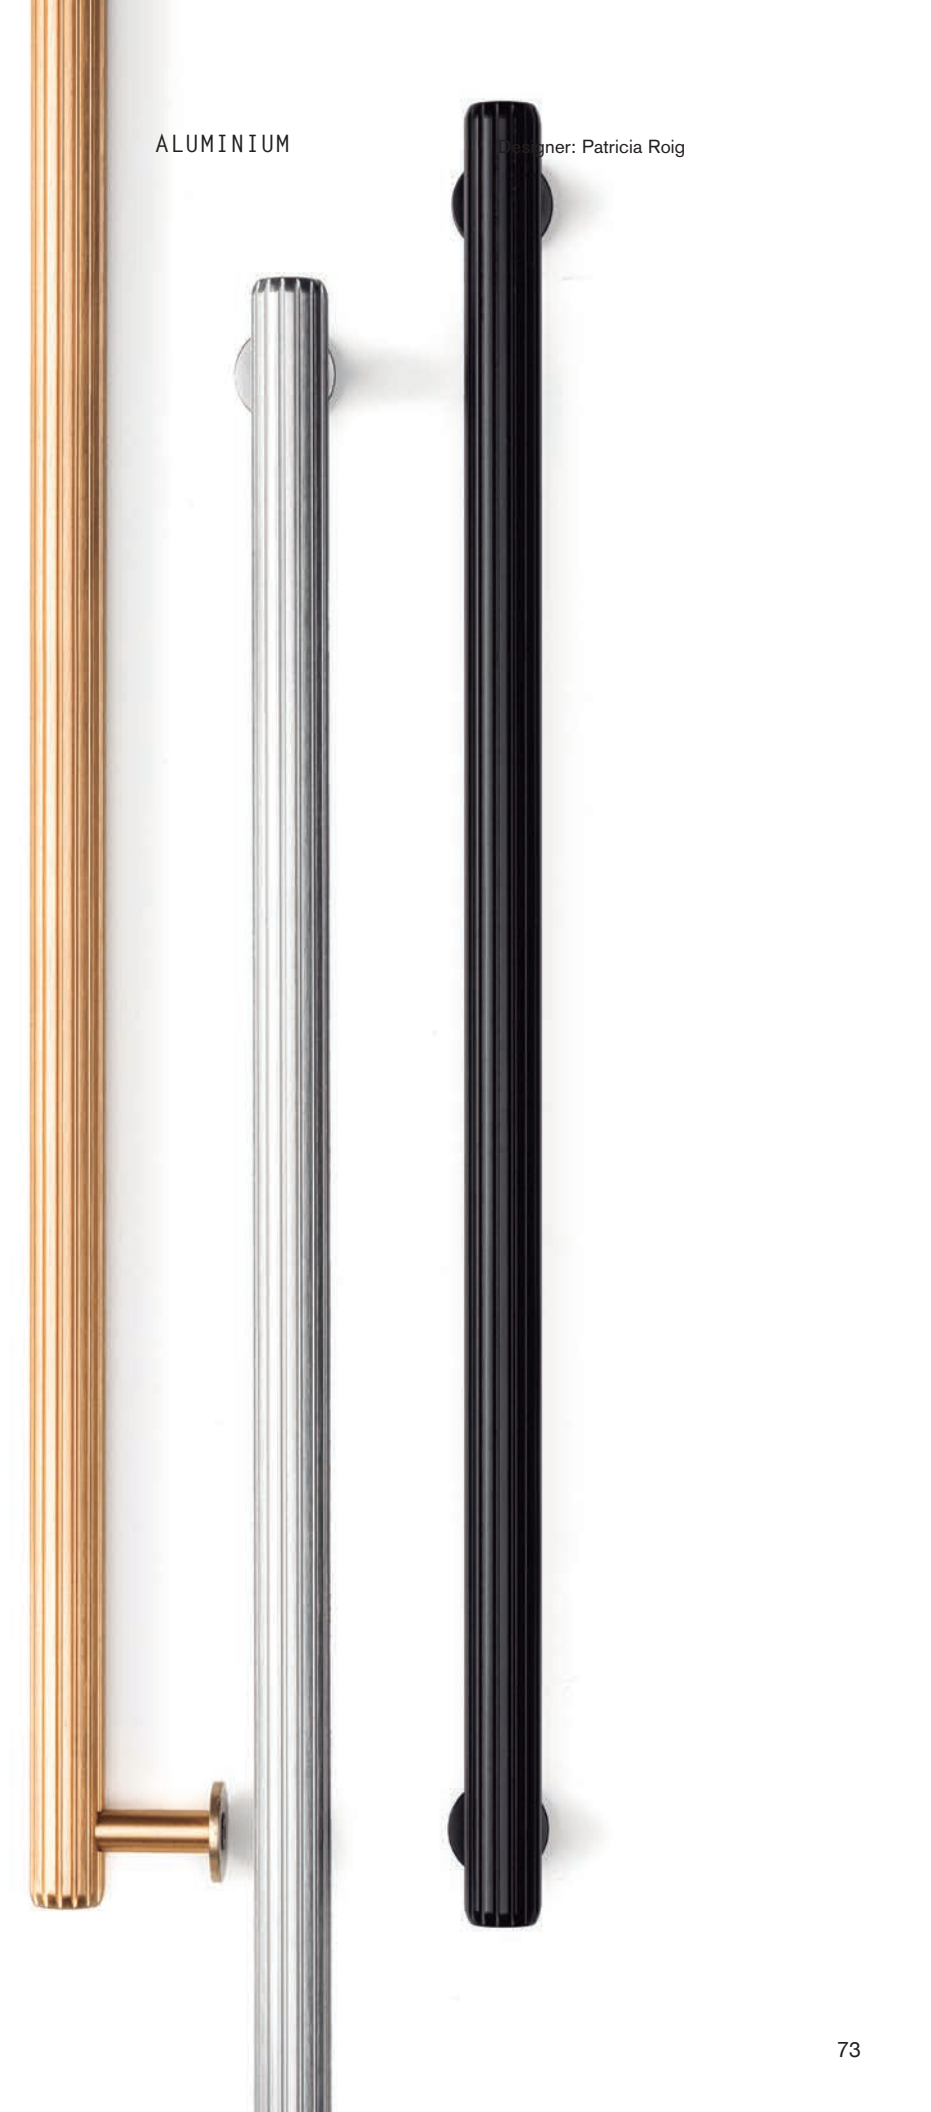

Finishes

- Stainless steel look
- Brushed brass
- Brushed black

←→	○ — ○ 1	○ — ○ 2
2.16" / 55 mm	-	-
7.48" / 190 mm	6.30" / 160 mm	
13.78" / 350 mm	12.60" / 320 mm	
20.08" / 510 mm	18.90" / 480 mm	
40.24" / 1022 mm	39.05" / 992 mm	19.53" / 496 mm