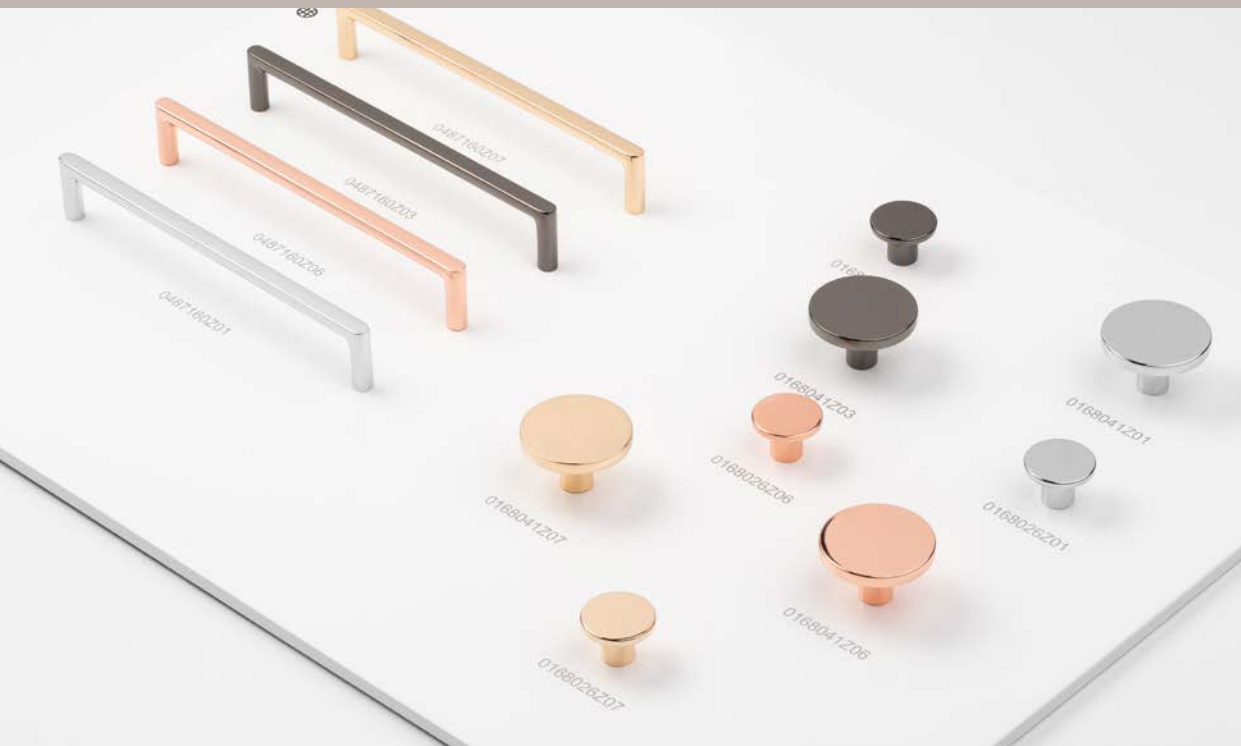

Not available

Technical info on page 258

6005

FONDA

ALUMINIUM

Designer: Viefe Studio

Finishes

Polished chrome	3.94" / 100 mm
Stainless steel look	5.91" / 150 mm
Brushed dark brass	7.87" / 200 mm
Brushed black	

Not available

Technical info on page 258

DISPLAY *boards*

See and touch

On the display boards that you can see here below, all the different models of knobs and handles that we have available can be seen along with the finishes and some of the more representative measurements. So you have an idea of the dimensions of the products: each display board measures 20 x 15 inch and the long one 20 x 63 inch.

Product reference included on every display board.

Some display boards do not include the complete range of products from the collection. Please read carefully the notes placed on each one.

NEW!
0528
BELT