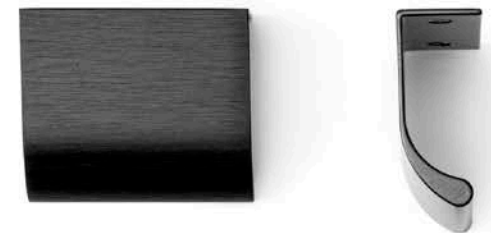

Display board on page 213

Technical info on page 253

0372

ONA

ALUMINIUM

Designer: Teruel & Paré

Finishes

- Stainless steel look
- Brushed dark brass
- Brushed black
- Brushed grey
- Matt white
- Metallic grey
- Metallic brown