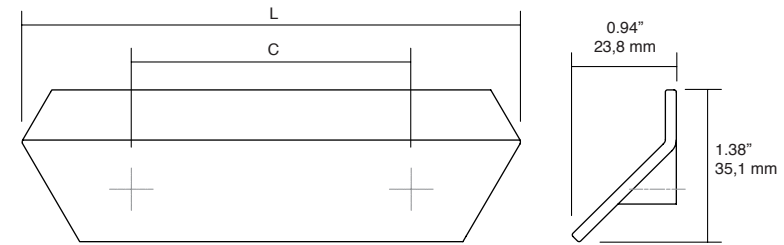

0597 **PLIÉ** ZAMAK Designer: Teruel & Paré