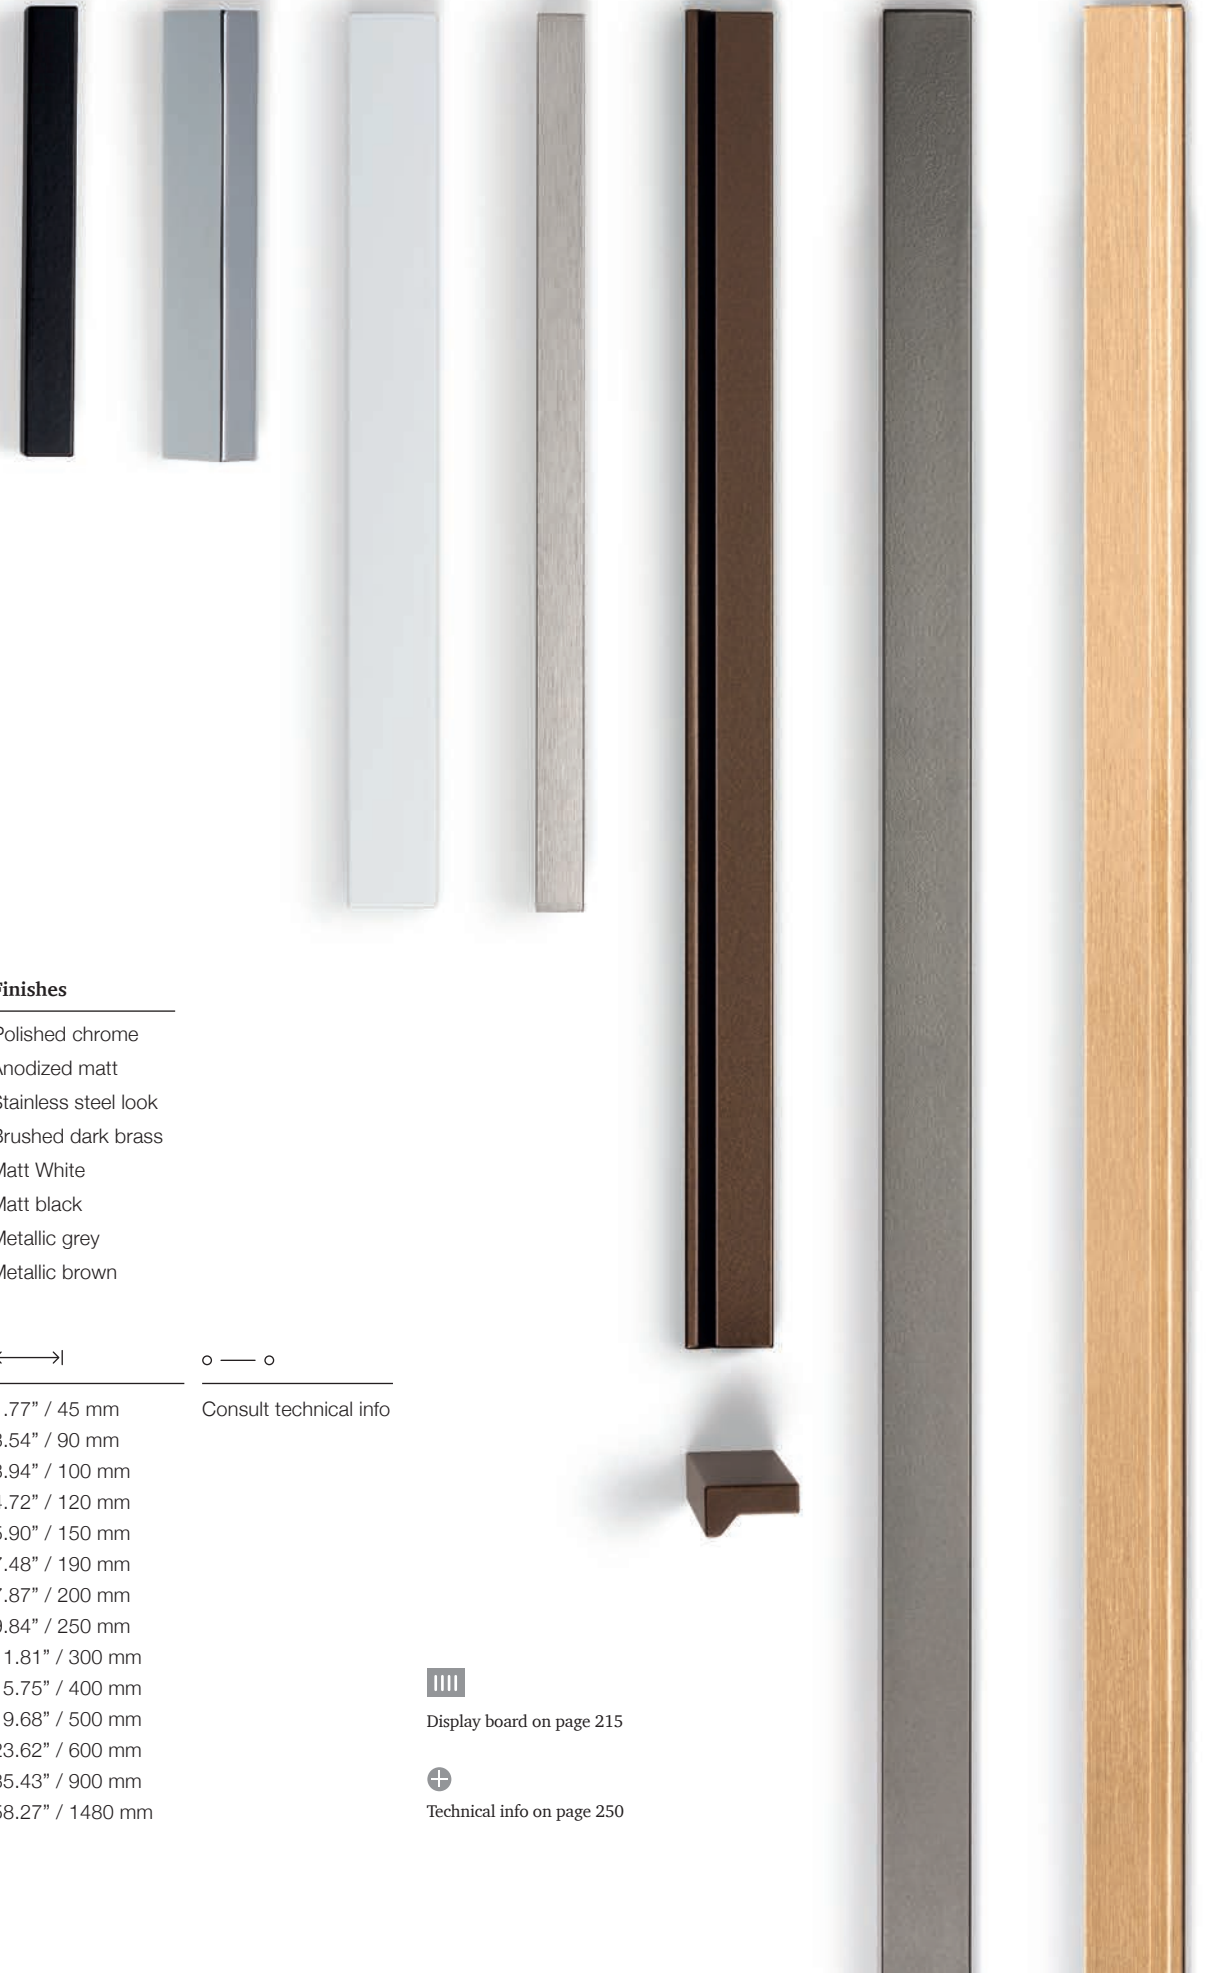

◀—▶	○ — ○
7.87" / 200 mm	5.04" / 128 mm
13.78" / 350 mm	10.08" / 256 mm

Not available

Technical info on page 254

0077

ANGLE

ALUMINIUM

Designer: Viefe Studio

Finishes