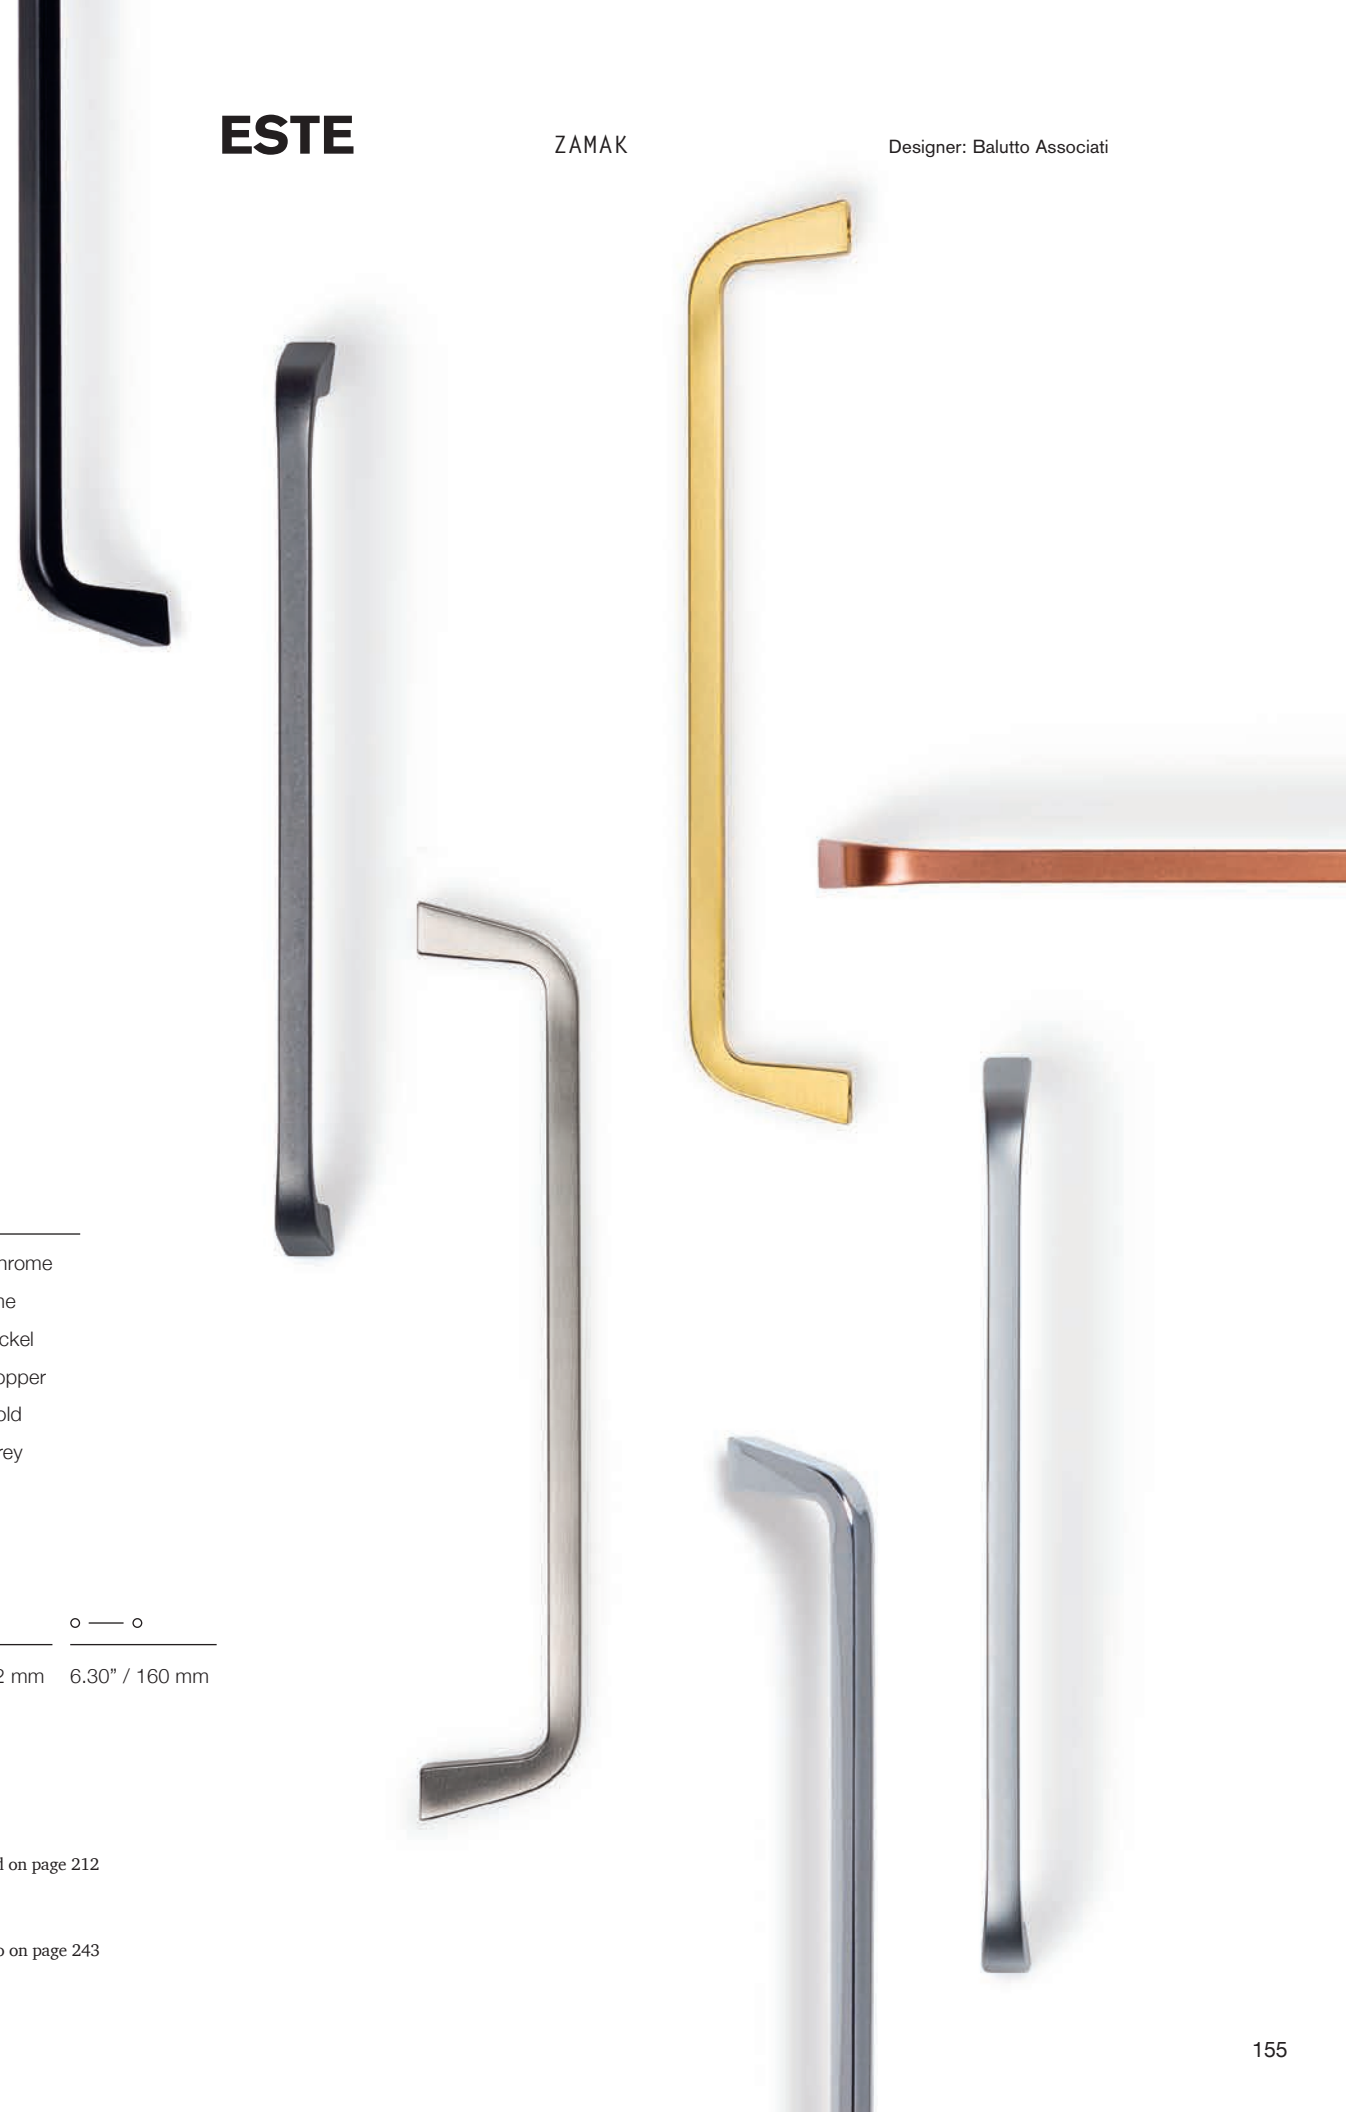

Finishes

- Polished chrome
- Matt chrome
- Brushed nickel
- Brushed copper
- Brushed gold
- Graphite grey
- Matt black

←→ | ○ — ○
6.77" / 172 mm   6.30" / 160 mm

Display board on page 212

Technical info on page 243