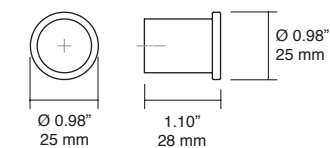

0499 **ROUND** ALUMINIUM Designer: Balutto Associati

L24 Stainless steel look	L291 Brushed brass	L30 Brushed black	↓	📦
0499025L24	0499025L291	0499025L30	1	25