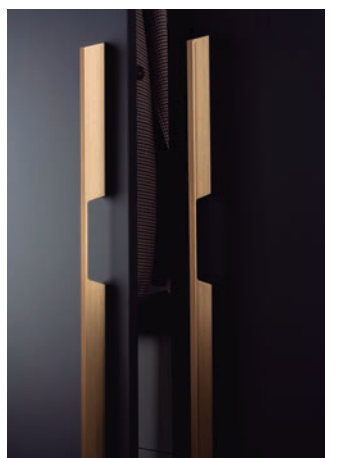

0511 - 1120 0511 - 1120 R

L24 Stainless steel look	L30 Brushed black	L618 Brushed brass cava	C1	C2	L	↓	📦
0511160L24	0511160L30	0511160L618	6.30" / 160 mm	-	7.09" / 180 mm	2	25
0511192L24	0511192L30	0511192L618	7.56" / 192 mm	-	11.02" / 280 mm	2	25
0511576L24	0511576L30	0511576L618	22.68" / 576 mm	7.56" / 192 mm	23.62" / 600 mm	4	15
05111120L24*	05111120L30*	05111120L618*	44.09" / 1120 mm	7.56" / 192 mm	45.28" / 1150 mm	4	15 Off-center
05111120L24R*	05111120L30R*	05111120L618R*	44.09" / 1120 mm	7.56" / 192 mm	45.28" / 1150 mm	4	15 Off-center

* The two 1150mm are symmetrical and one is left and the other right

0497 **DIABOLO** ALUMINIUM Designer: Frank Person

L24 Stainless steel look	L291 Brushed brass	L30 Brushed black	L31 Brushed grey	↓	📦
0497014L24	0497014L291	0497014L30	0497014L31	1	25