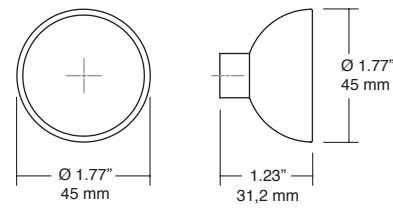

0489 **BOL** ZAMAK / WOOD Designer: Balutto Associati

NM222 (ZM2+W22)	NM223 (ZM2+W23)	NM2M1 (ZM2+WM1)		
Matt black + Sapelli	Matt black + Beech	Matt black + Matt white lacquered	↓	📦
0489045NM222	0489045NM223	0489045NM2M1	1	25