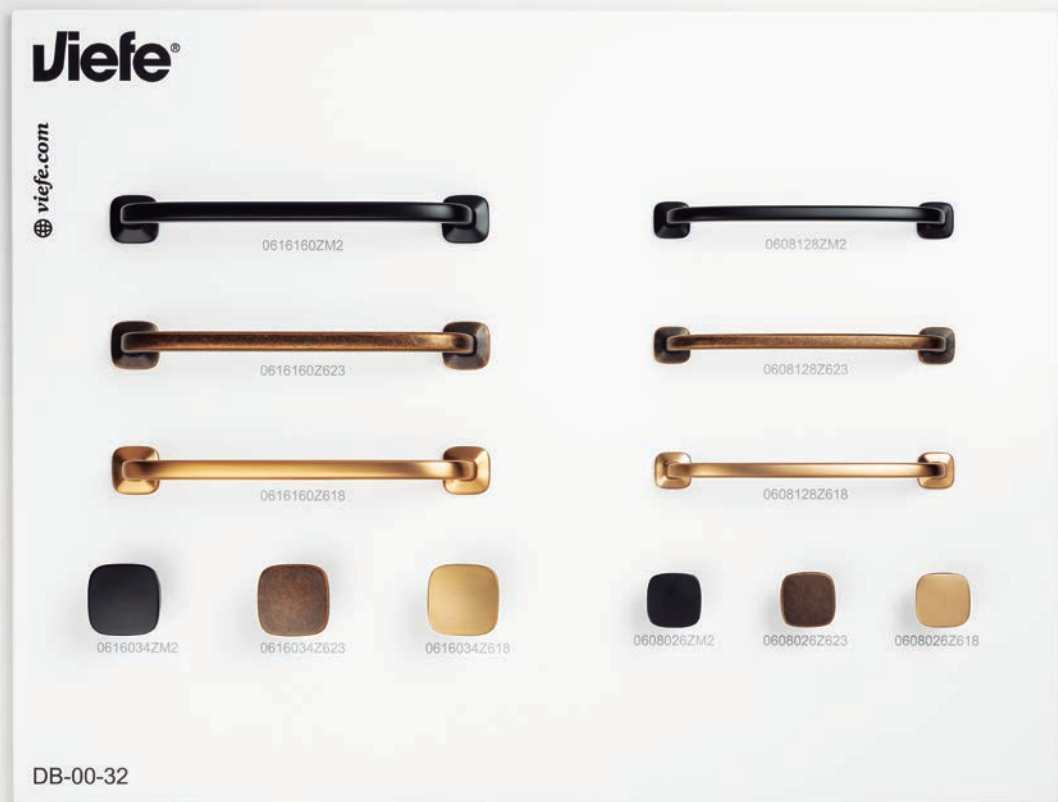

NEW!
0608
**QUART
mini**

+
View product
on pages 48 - 49
Technical info
on page 231

NEW!
0616
**QUART
big**

+
View product
on pages 50 - 51
Technical info
on page 231