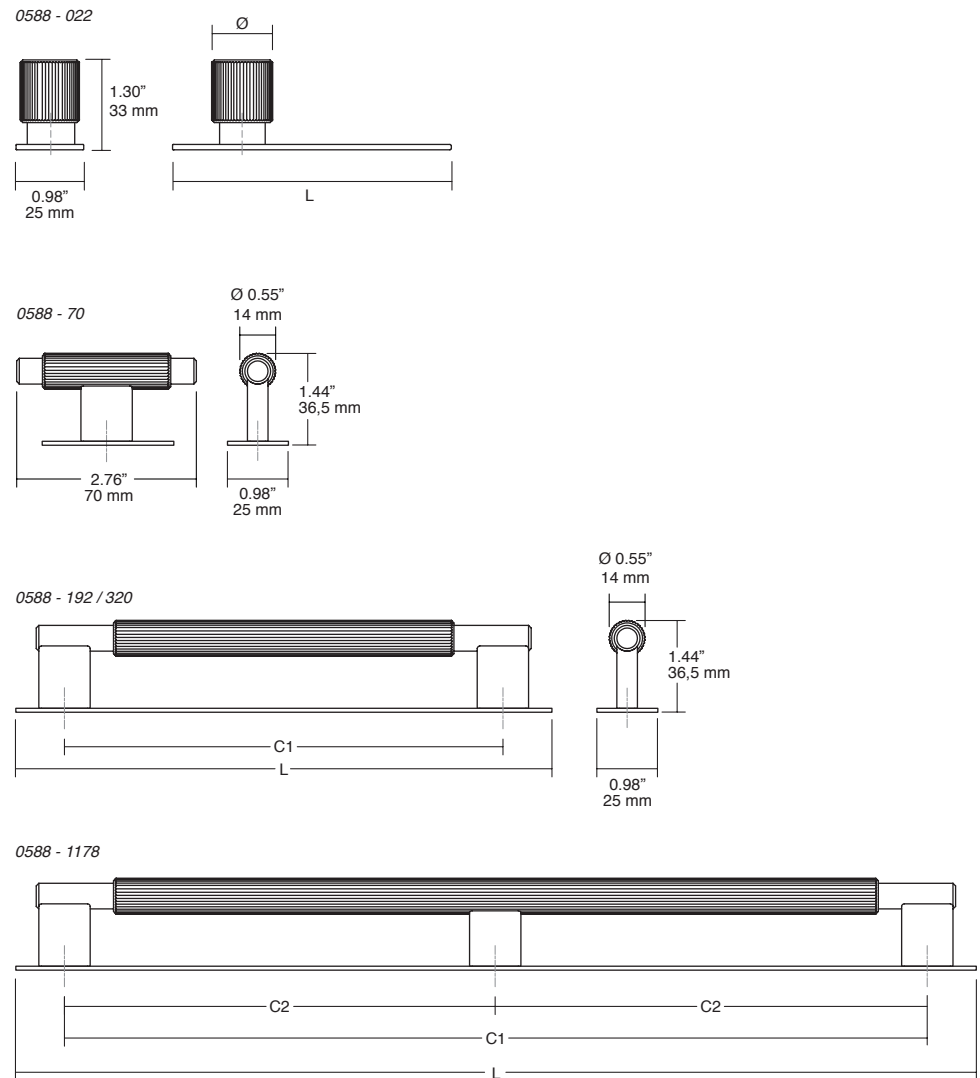

L24	L291	L30	L623 NEW!						
	Stainless steel look	Brushed brass	Brushed black	Antique brass	C1	C2	L	Ø	↓	☐
NEW!	0588022L24	0588022L291	0588022L30	0588022L623	-	-	3.94" / 100 mm	0.87" / 22 mm	1	25
	0588070L24	0588070L291	0588070L30	0588070L623	-	-	2.76" / 70 mm	-	1	25
	0588192L24	0588192L291	0588192L30	0588192L623	7.56" / 192 mm	-	9.06" / 230 mm	-	2	25
	0588320L24	0588320L291	0588320L30	-	12.60" / 320 mm	-	14.09" / 358 mm	-	2	25
	05881178L24	05881178L291	05881178L30	-	46.38" / 1178 mm	23.19" / 589 mm	47.97" / 1216 mm	-	3	10

	L24	L291	L30	L623 NEW!						
	Stainless stl. look	Brushed brass	Brushed black	Rustic brass	C1	C2	L	Ø	↓	☐
NEW!	0583022L24	0583022L291	0583022L30	0583022L623	-	-	-	0.87" / 22 mm	1	25
	0583070L24	0583070L291	0583070L30	0583070L623	-	-	2.76" / 70 mm	-	1	25
	0583192L24	0583192L291	0583192L30	0583192L623	7.56" / 192 mm	-	8.42" / 214 mm	-	2	25
	0583320L24	0583320L291	0583320L30	-	12.60" / 320 mm	-	13.46" / 342 mm	-	2	25
	05831178L24	05831178L291	05831178L30	-	46.38" / 1178 mm	23.19" / 589 mm	47.24" / 1200 mm	-	3	10

Includes non-twisting tip