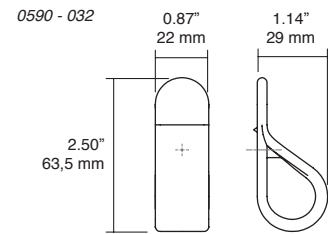

0590 **BELT** ZAMAK Designer: Kaschkasch