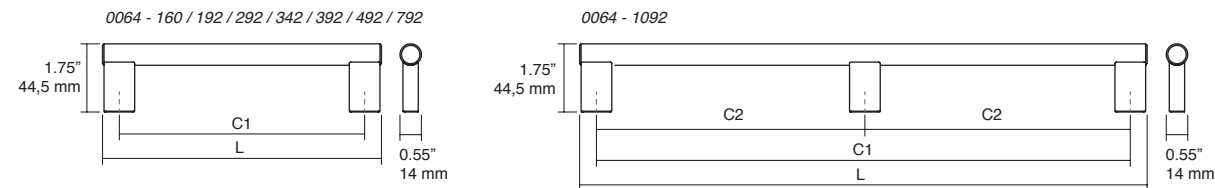

0064 **KOMBI** STAINLESS STEEL Designer: Viefe Studio