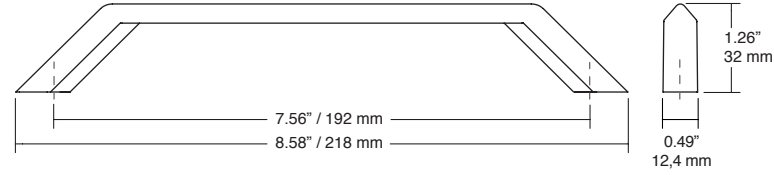

0451 **FELTRE** ZAMAK Designer: Balutto Associati

Z23	Z617	ZM2	↓	☐
Brushed nickel	Graphite grey	Matt black		
0451192Z23	0451192Z617	0451192ZM2	2	25