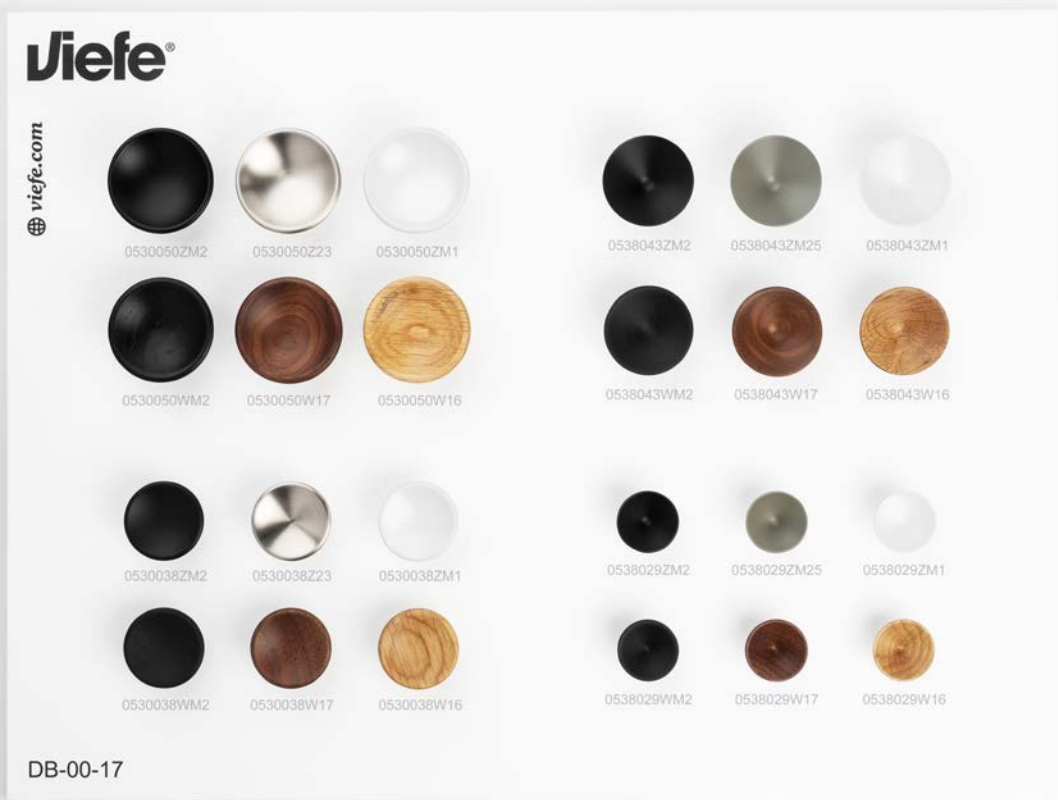

NEW!
0601
OH!
Wood

+
View product
on pages 36 - 37
Technical info
on page 229

NEW!
0591
ETO

+
View product
on pages 32 - 35
Technical info
on page 227

NEW!
0602
VALLEY

+
View product
on pages 40 - 43
Technical info
on page 229

NEW!
0614
EQUIS

+
View product
on pages 44 - 45
Technical info
on page 230

NEW!
0608
**QUART
mini**

+
View product
on pages 48 - 49
Technical info
on page 231

NEW!
0616
**QUART
big**

+
View product
on pages 50 - 51
Technical info
on page 231

NEW!
0604
PRISMA

+
View product
on pages 46 - 47
Technical info
on page 230

NEW FINISH!
0588
ARPA PLATE

+
View product
on pages 52 - 53
Technical info
on page 232

NEW FINISH!
0583
ARPA

+
View product
on pages 56 - 57
Technical info
on page 233

0528
RILLE

+
View product
on pages 68 - 73
Technical info
on page 234

**0530
DISC**

+
View product
on pages 74 - 77
Technical info
on page 235

**0538
CONIC**

+
View product
on pages 82 - 85
Technical info
on page 236