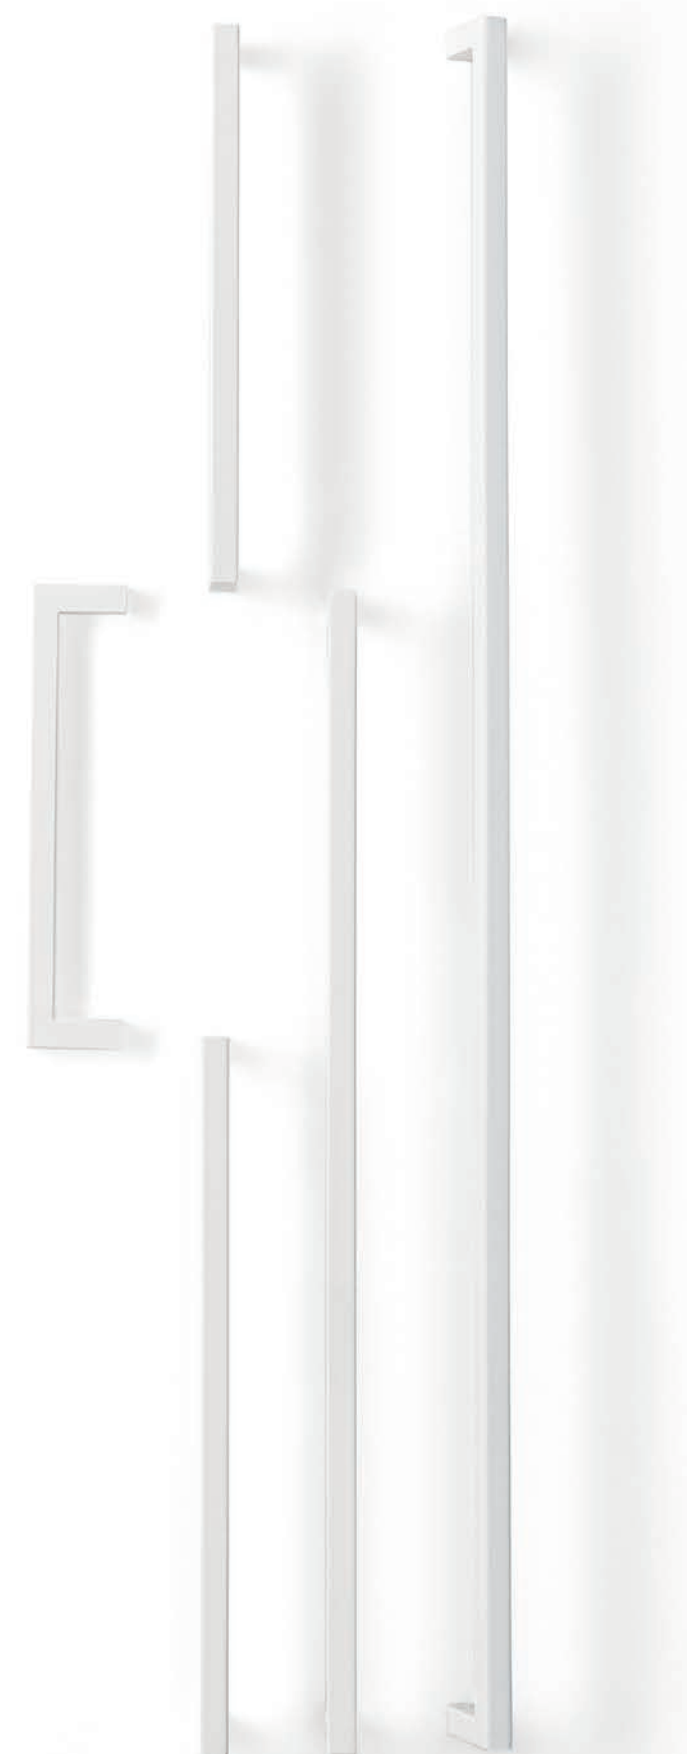

* Off-center

Display board on page 212 & 220

Technical info on page 241

0056

U

ZAMAK

Designer: Viefe Studio

Finishes