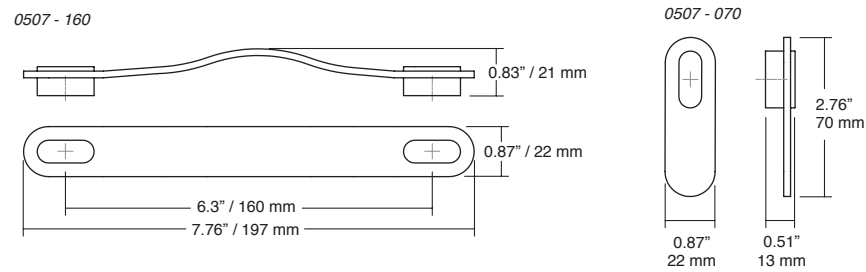

0507 **OBLONG** LEATHER / ZAMAK Designer: Frank Person

	P26	P36	P99		
Z01 Polished chrome	0507070P2601	0507070P3601	0507070P9901	1	25
Z01 Polished chrome	0507160P2601	0507160P3601	0507160P9901	2	25
Z28 Brushed gold	0507070P2628	0507070P3628	0507070P9928	1	25
Z28 Brushed gold	0507160P2628	0507160P3628	0507160P9928	2	25
Z31 Brushed grey	0507070P2631	0507070P3631	0507070P9931	1	25
Z31 Brushed grey	0507160P2631	0507160P3631	0507160P9931	2	25
ZM1 Matt white	0507070P26M1	-	-	1	25
ZM1 Matt white	0507160P26M1	-	-	2	25
ZM2 Matt black	0507070P26M2	0507070P36M2	0507070P99M2	1	25
ZM2 Matt black	0507160P26M2	0507160P36M2	0507160P99M2	2	25