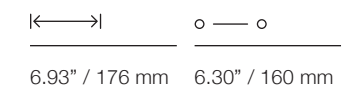

Finishes

- Brushed copper
- Brushed gold
- Graphite grey
- Matt black