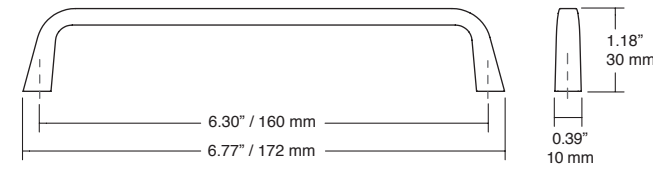

0446 **ESTE** ZAMAK Designer: Balutto Associati