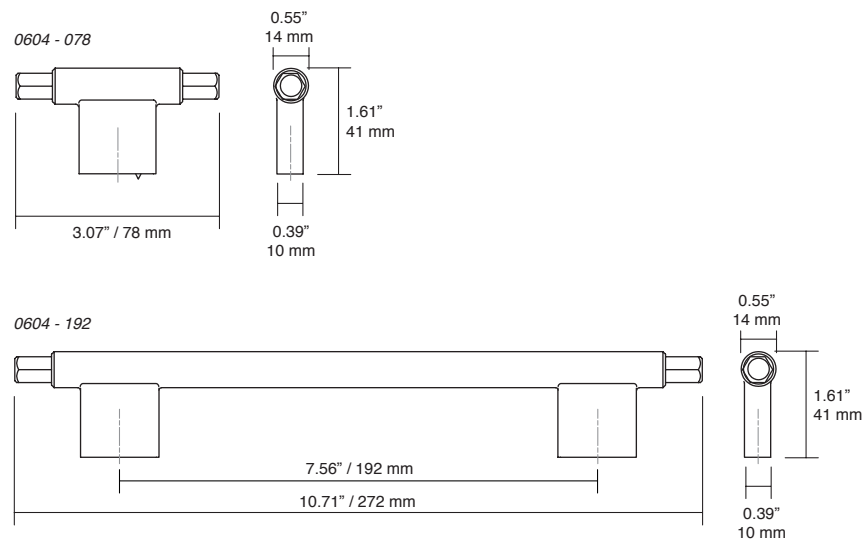

0604 **PRISMA** ZAMAK Designer: Alexis Vivet

ZM2	Z623	
Matt black	Rustic brass	↓
0604078ZM2	0604078Z623	1 25 Includes non-twisting tip
0604192ZM2	0604192Z623	2 15