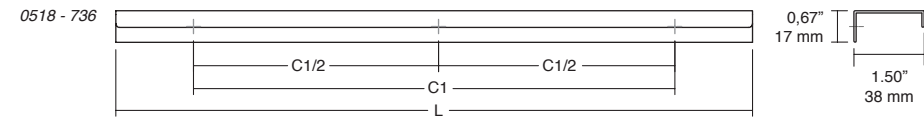

0518 **WAY** ALUMINIUM Designer: Viefe Studio