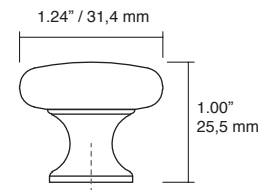

0393 **DUKE** ZAMAK Designer: Viefe Studio

Z01	Z23	Z26	Z27	Z66	Z610	Z612	Z614	ZM1	ZM2	↓	☐
Pol. chrome	Brushed nickel	Brushed copper	Brushed brass	Antique copper	Pewter	Antique silver	Antique Brass	Matt white	Matt black		
0393031Z01	0393031Z23	0393031Z26	0393031Z27	0393031Z66	0393031Z610	0393031Z612	0393031Z614	0393031ZM1	0393031ZM2	1	25