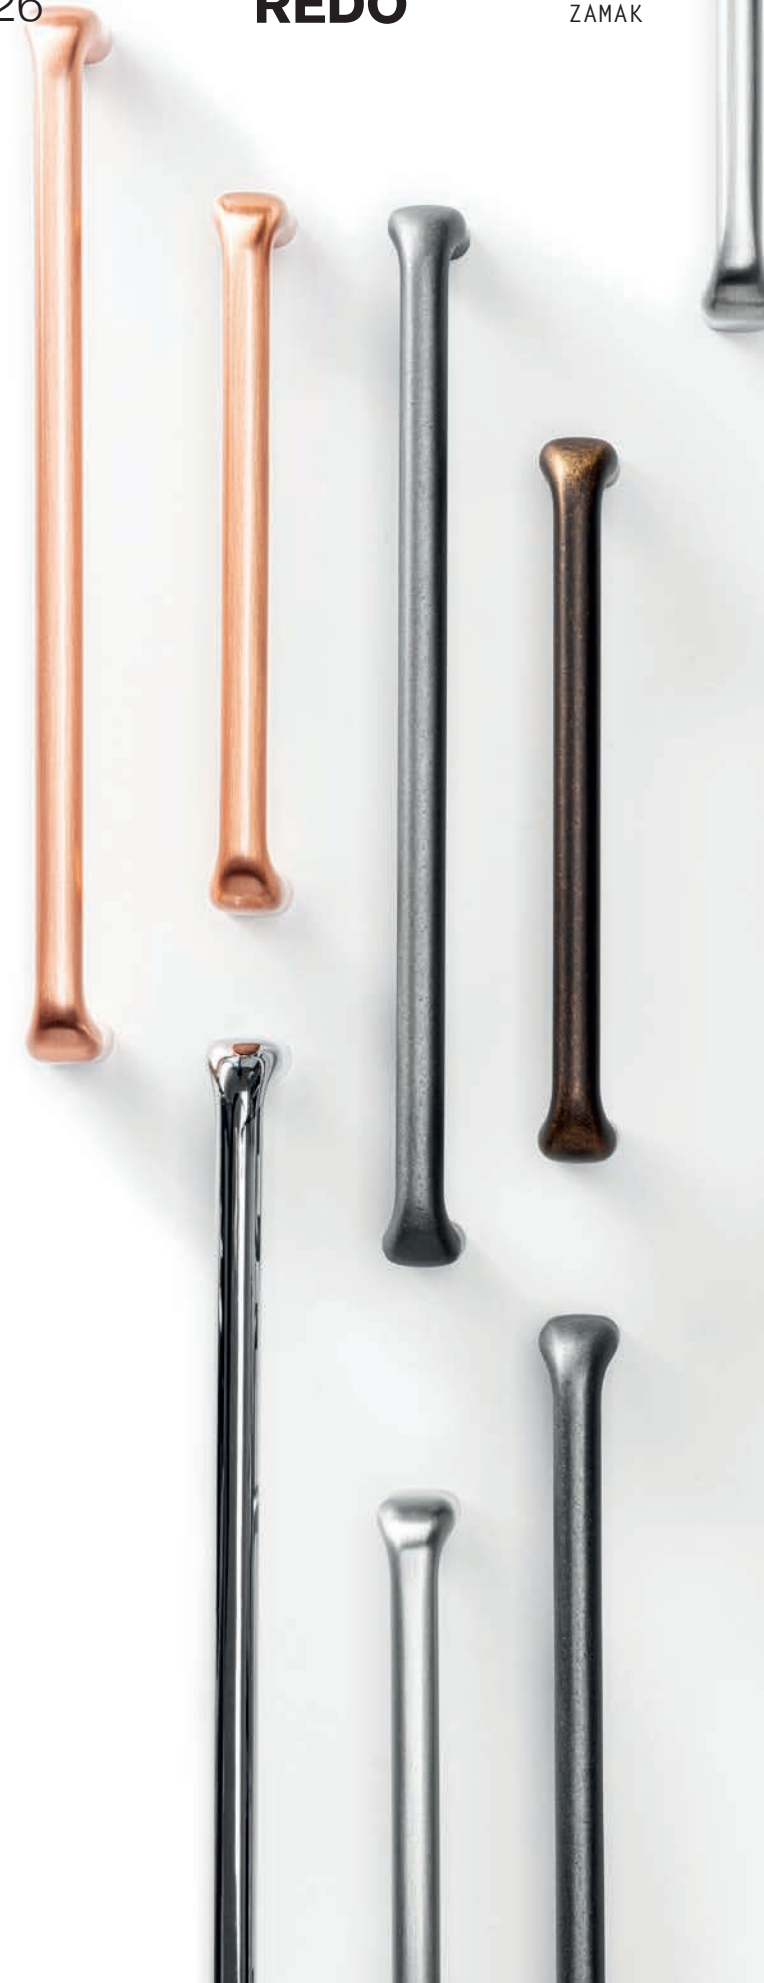

Finishes

- Antique Brass
- Polished chrome
- Brushed nickel
- Brushed copper
- Pewter

←→	o — o
5.39" / 137 mm	5.04" / 128 mm
7.91" / 201 mm	7.56" / 192 mm