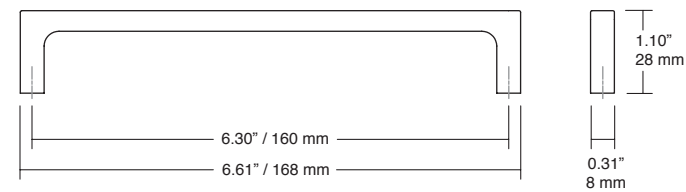

0487 **PURA** ZAMAK Designer: Balutto Associati

Z01	Z03	Z06	Z07	↓	📦
Polished chrome	Polished black nickel	Polished copper	Polished brass		
0487160Z01	0487160Z03	0487160Z06	0487160Z07	2	25