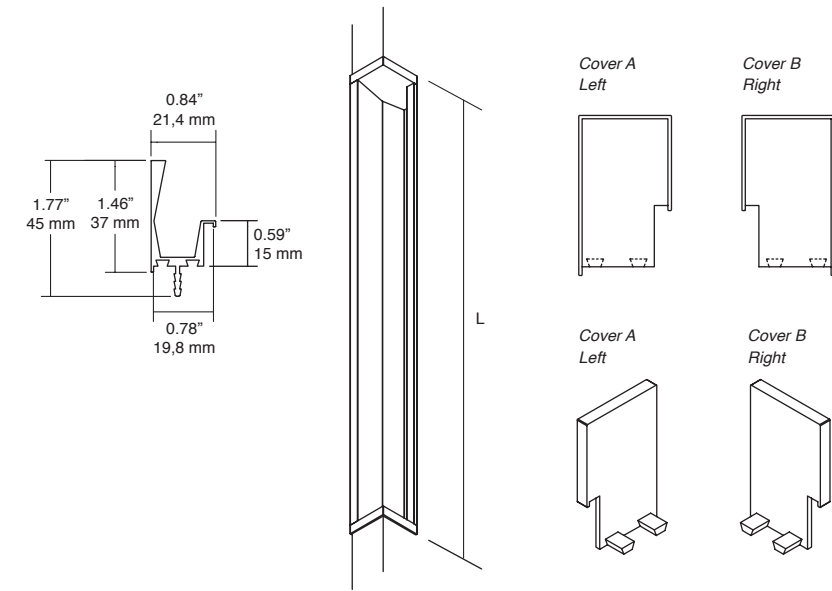

0449 **HEXXA** ALUMINIUM/ZAMAK Designer: Alexis Vivet

LM1	LM2	LM23	LM41	L	☐
Matt white	Matt black	Metallic grey	Metallic brown		
0449200LM1	0449200LM2	0449200LM23	0449200LM41	7.87" / 200 mm	25 ALUMINIUM
0449350LM1	0449350LM2	0449350LM23	0449350LM41	13.78" / 350 mm	25 ALUMINIUM
04491100LM1	04491100LM2	04491100LM23	04491100LM41	43.31" / 1100 mm	15 ALUMINIUM
04493000LM1	04493000LM2	04493000LM23	04493000LM41	118.11" / 3000 mm	10* ALUMINIUM
0449035ZM1A	0449035ZM2A	0449035ZM23A	0449035ZM41A	-	25 ZAMAK
0449035ZM1B	0449035ZM2B	0449035ZM23B	0449035ZM41B	-	25 ZAMAK

* Three metre profiles are delivered according to the units of the original packaging and cannot be sold separately.