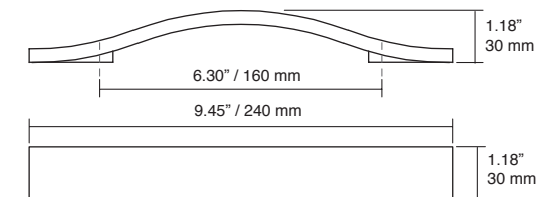

0165

CALIN

WOOD

Designer: Viefe Studio

W00 Raw brushed	W02 White brushed	W08 Brown brushed	W09 Black brushed	↓	📦
0165160W00	0165160W02	0165160W08	0165160W09	2	25