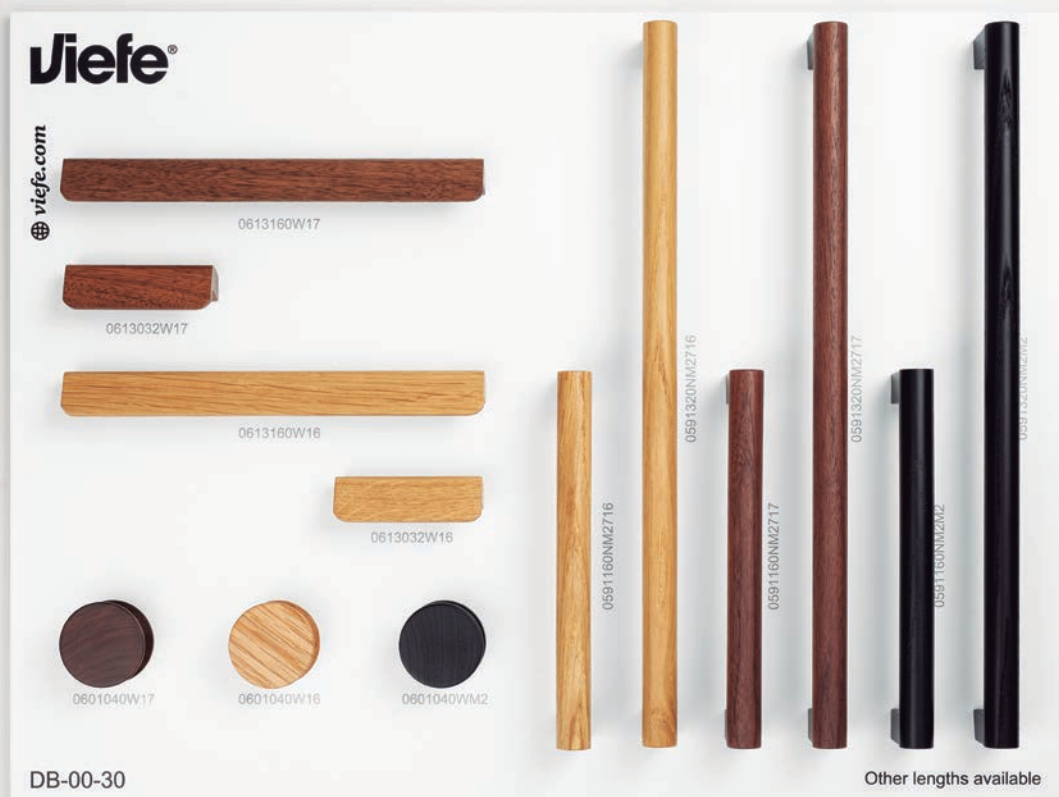

Not available

Technical info on page 258

DISPLAY *boards*

See and touch

On the display boards that you can see here below, all the different models of knobs and handles that we have available can be seen along with the finishes and some of the more representative measurements. So you have an idea of the dimensions of the products: each display board measures 20 x 15 inch and the long one 20 x 63 inch.

Product reference included on every display board.

Some display boards do not include the complete range of products from the collection. Please read carefully the notes placed on each one.

NEW!
0528
BELT

+
View product
on pages 14 - 17
Technical info
on page 226

NEW!
0610
FLAPP
Aluminium

+
View product
on pages 24 - 27
Technical info
on page 228

NEW!
0601
OH!
Zamak

+
View product
on pages 38 - 39
Technical info
on page 229

NEW!
0600
WING

+
View product
on pages 20 - 23
Technical info
on page 226

NEW!
0597
PLIÉ

+
View product
on pages 18 - 19
Technical info
on page 227

NEW!
0610
FLAPP
Wood

+
View product
on pages 28 - 31
Technical info
on page 228