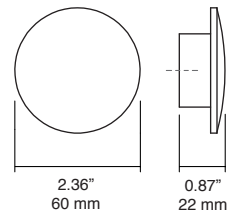

0166 **ECHO** WOOD Designer: Viefe Studio