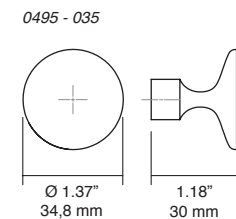

0495 **FLOID** ZAMAK Designer: Frank Person