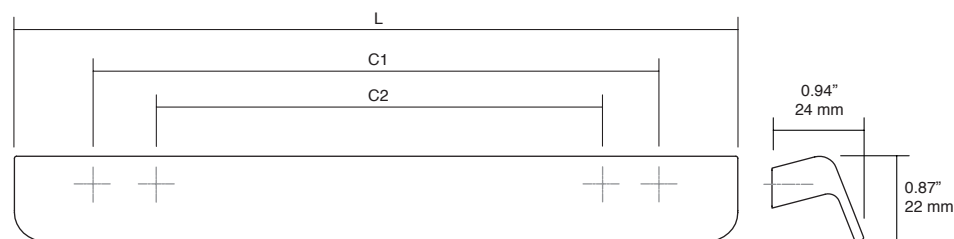

0613 **FLAPP Wood** WOOD Designer: Frank Person