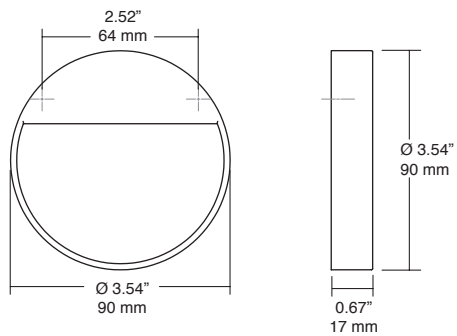

0496 **BAU** ZAMAK Designer: Patricia Roig

Z23	Z28	ZM2	↓	📦
Brushed nickel	Brushed gold	Matt black		
0496064Z23	0496064Z28	0496064ZM2	2	25