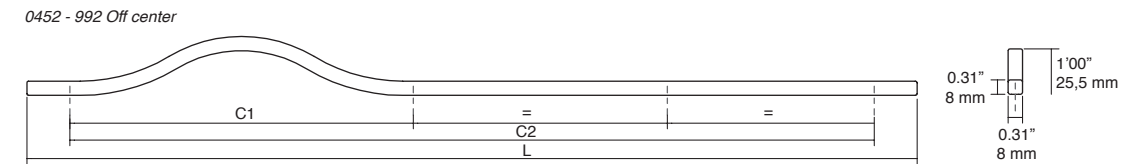

0452 **BRAVE** ALUMINIUM Designer: Viefe Studio