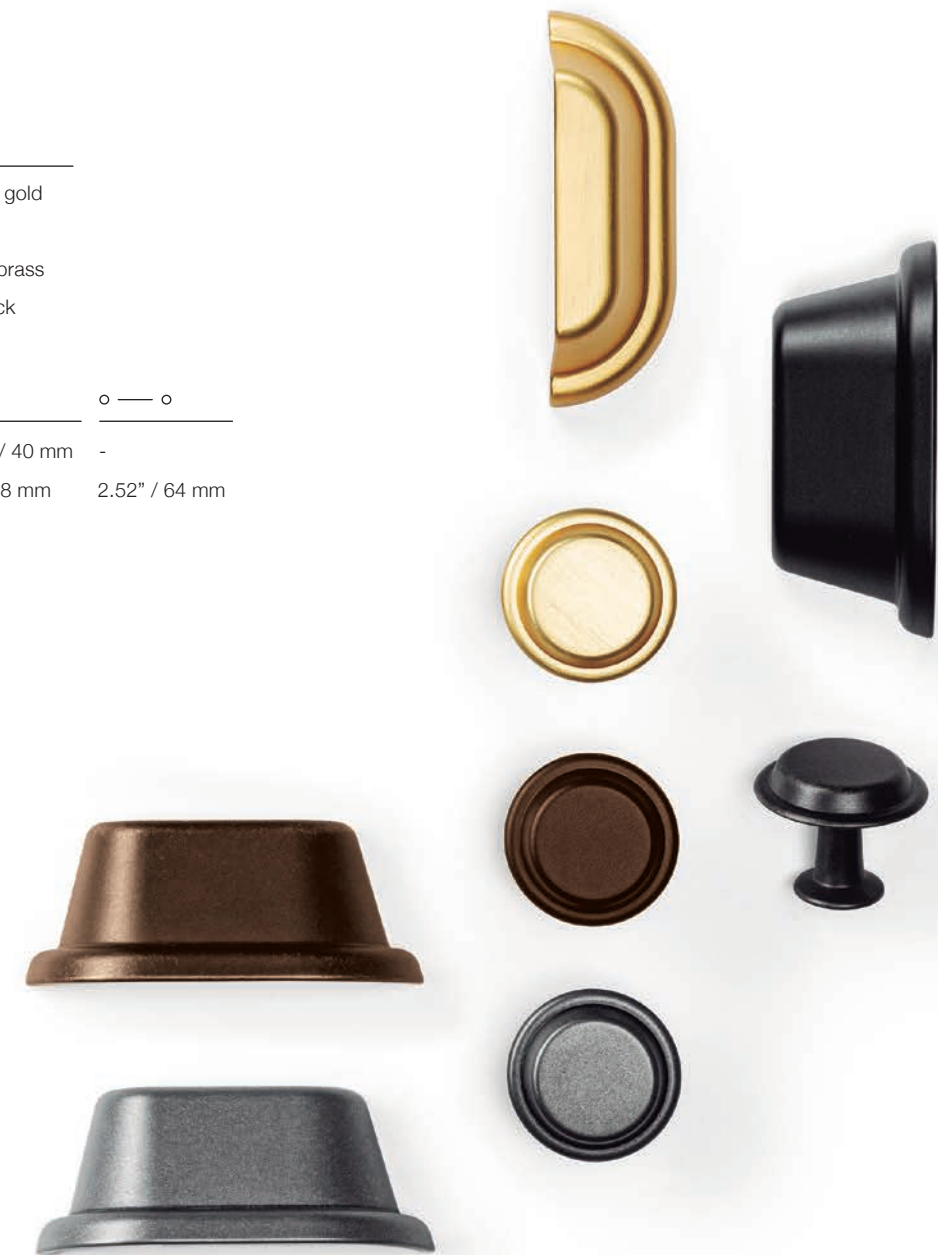

ZAMAK

Designer: Héctor Diego

Finishes

Brushed gold

Pewter

Antique brass

Matt black

	
Ø 1.57" / 40 mm	-
3.86" / 98 mm	2.52" / 64 mm