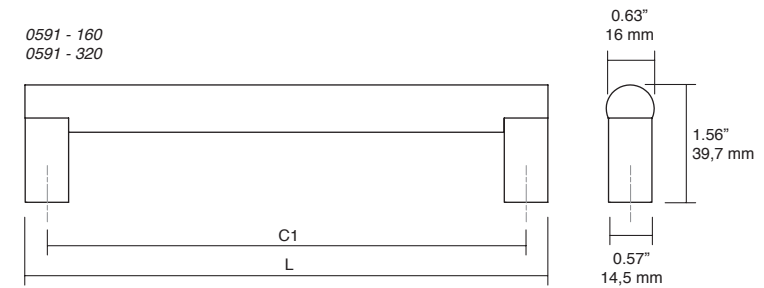

0591 **ETO** ALUMINIUM + WOOD Designer: Kaschkasch