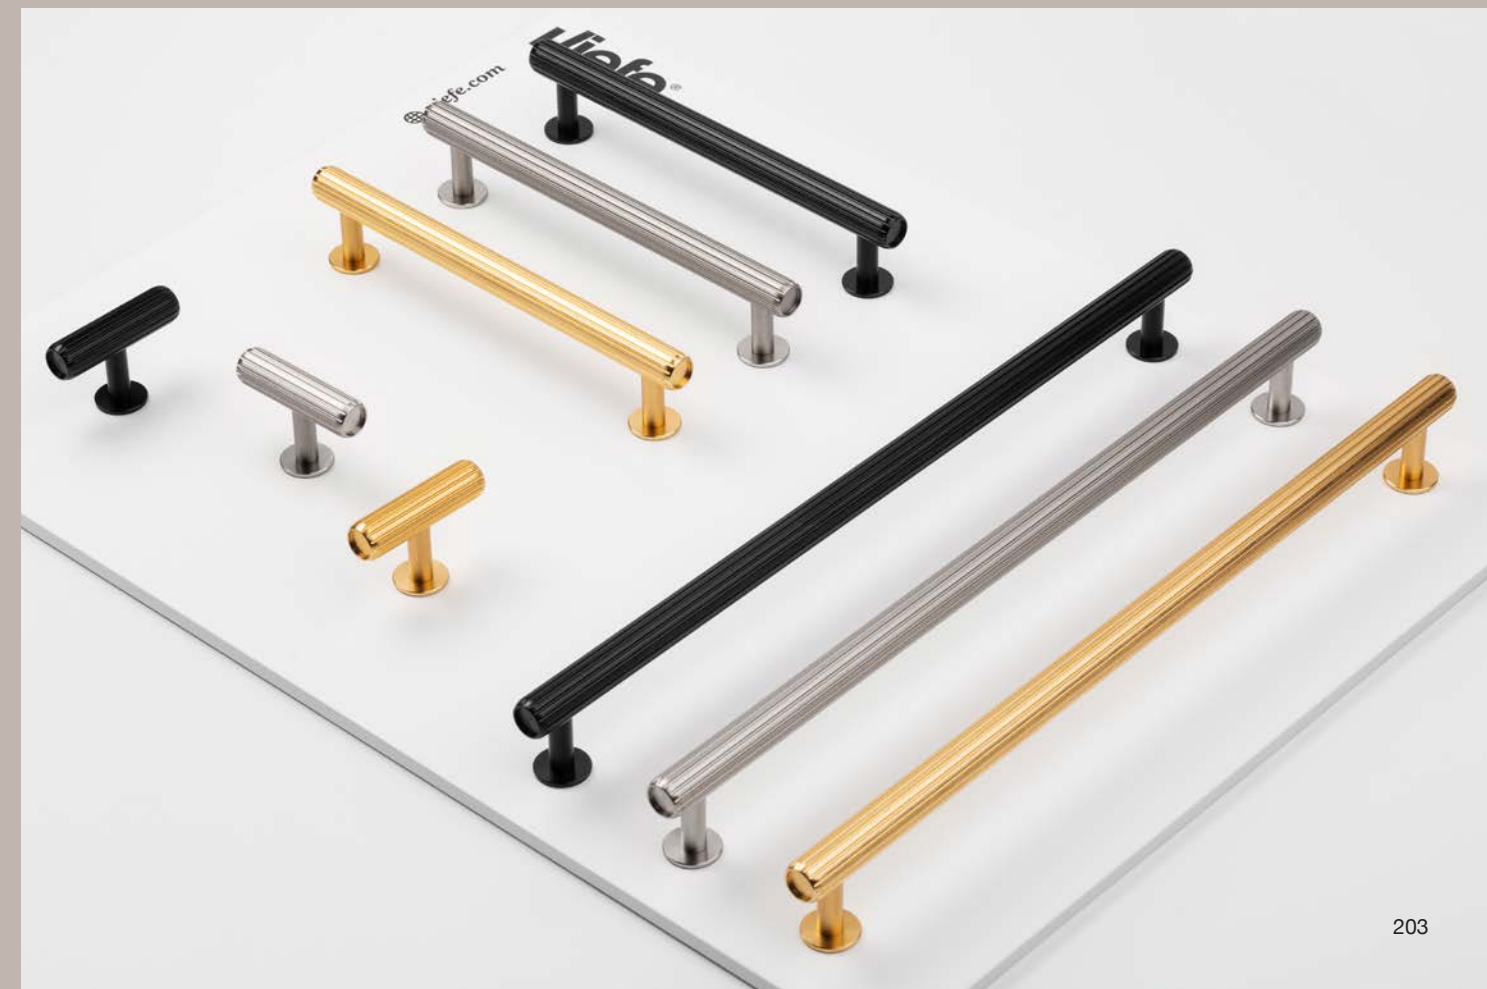

Not available

Technical info on page 258

DISPLAY *boards*

See and touch

On the display boards that you can see here below, all the different models of knobs and handles that we have available can be seen along with the finishes and some of the more representative measurements. So you have an idea of the dimensions of the products: each display board measures 20 x 15 inch and the long one 20 x 63 inch.

Product reference included on every display board.

Some display boards do not include the complete range of products from the collection. Please read carefully the notes placed on each one.

NEW!
0528
BELT