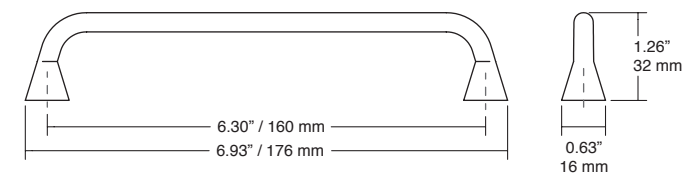

0447 **BELLA** ZAMAK Designer: Balutto Associati

Z26	Z28	Z617	ZM2	↓	☐
Brushed copper	Brushed gold	Graphite grey	Matt black		
0447160Z26	0447160Z28	0447160Z617	0447160ZM2	2	25