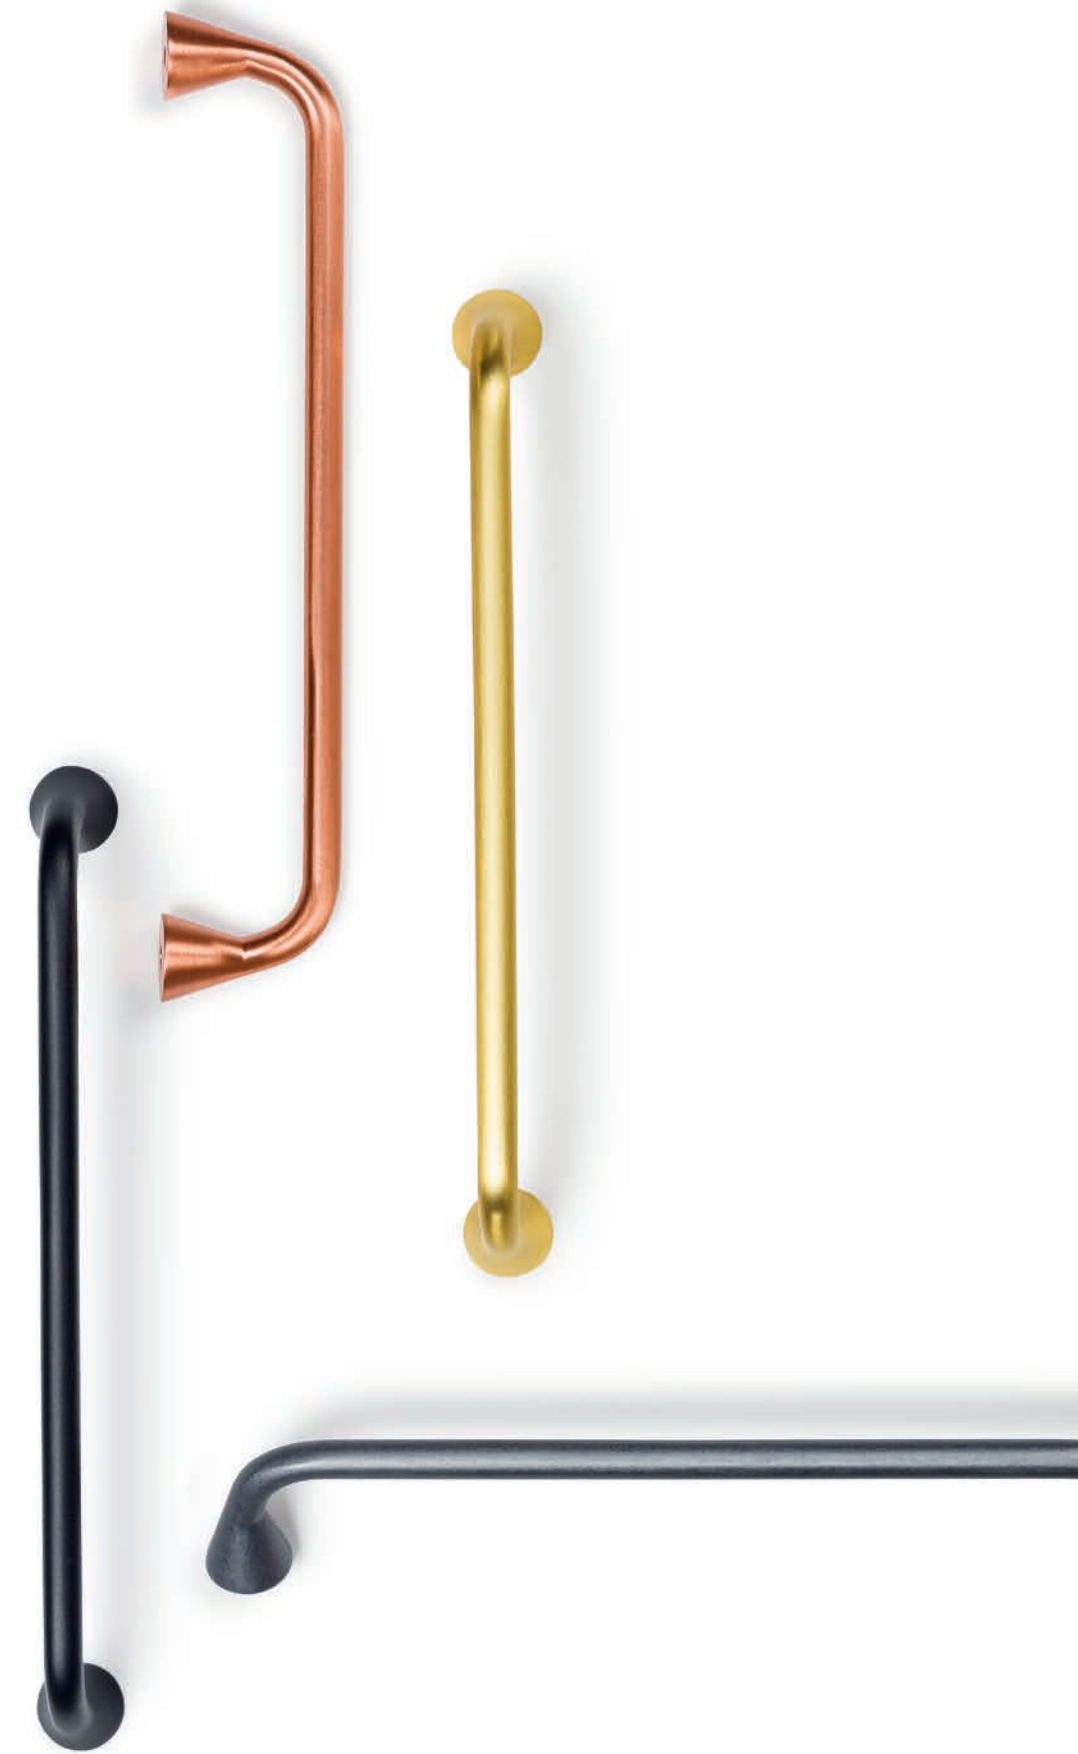

Finishes

- Brushed copper
- Brushed gold
- Graphite grey
- Matt black

Display board on page 212

Technical info on page 247