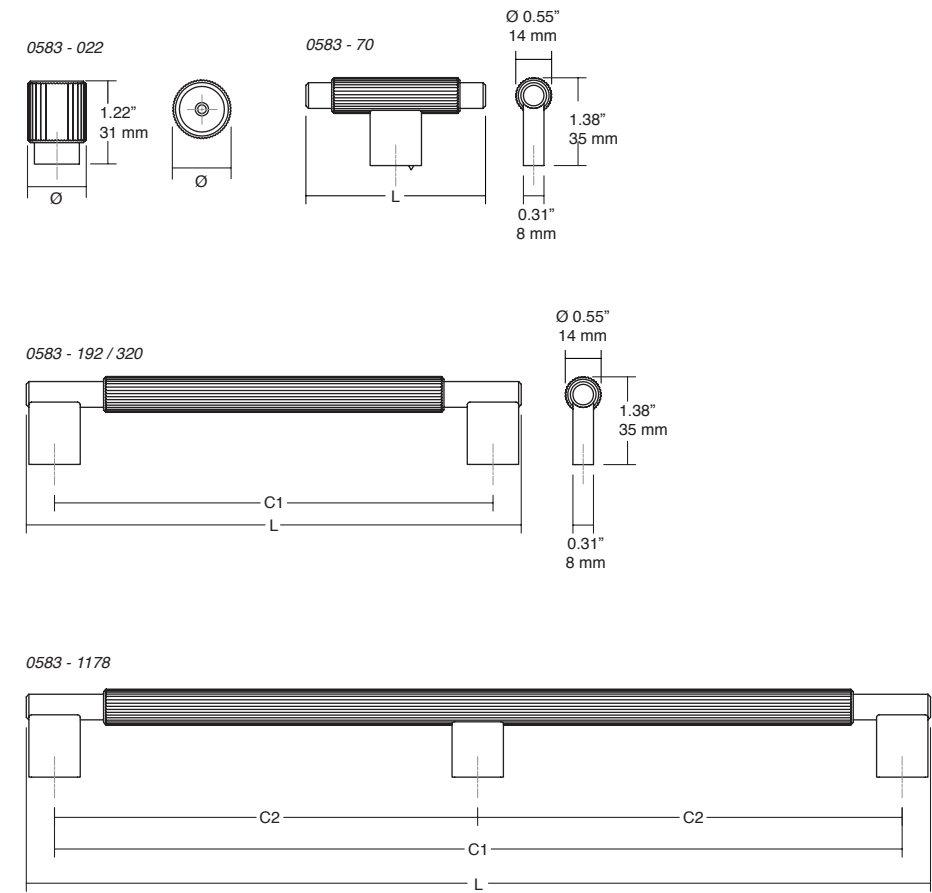

L24	L291	L30	L623 NEW!						
	Stainless steel look	Brushed brass	Brushed black	Antique brass	C1	C2	L	Ø	↓	☐
NEW!	0588022L24	0588022L291	0588022L30	0588022L623	-	-	3.94" / 100 mm	0.87" / 22 mm	1	25
	0588070L24	0588070L291	0588070L30	0588070L623	-	-	2.76" / 70 mm	-	1	25
	0588192L24	0588192L291	0588192L30	0588192L623	7.56" / 192 mm	-	9.06" / 230 mm	-	2	25
	0588320L24	0588320L291	0588320L30	-	12.60" / 320 mm	-	14.09" / 358 mm	-	2	25
	05881178L24	05881178L291	05881178L30	-	46.38" / 1178 mm	23.19" / 589 mm	47.97" / 1216 mm	-	3	10

	L24	L291	L30	L623 NEW!						
	Stainless stl. look	Brushed brass	Brushed black	Rustic brass	C1	C2	L	Ø	↓	☐
NEW!	0583022L24	0583022L291	0583022L30	0583022L623	-	-	-	0.87" / 22 mm	1	25
	0583070L24	0583070L291	0583070L30	0583070L623	-	-	2.76" / 70 mm	-	1	25
	0583192L24	0583192L291	0583192L30	0583192L623	7.56" / 192 mm	-	8.42" / 214 mm	-	2	25
	0583320L24	0583320L291	0583320L30	-	12.60" / 320 mm	-	13.46" / 342 mm	-	2	25
	05831178L24	05831178L291	05831178L30	-	46.38" / 1178 mm	23.19" / 589 mm	47.24" / 1200 mm	-	3	10

Includes non-twisting tip