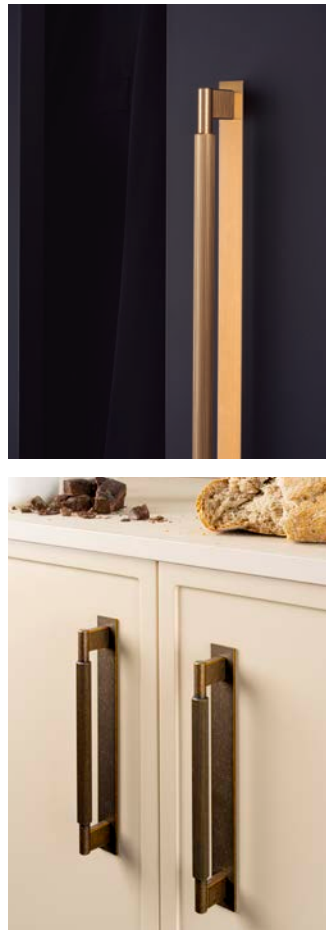

L24	L291	L30	L623 NEW!						
	Stainless steel look	Brushed brass	Brushed black	Antique brass	C1	C2	L	Ø	↓	☐
NEW!	0588022L24	0588022L291	0588022L30	0588022L623	-	-	3.94" / 100 mm	0.87" / 22 mm	1	25
	0588070L24	0588070L291	0588070L30	0588070L623	-	-	2.76" / 70 mm	-	1	25
	0588192L24	0588192L291	0588192L30	0588192L623	7.56" / 192 mm	-	9.06" / 230 mm	-	2	25
	0588320L24	0588320L291	0588320L30	-	12.60" / 320 mm	-	14.09" / 358 mm	-	2	25
	05881178L24	05881178L291	05881178L30	-	46.38" / 1178 mm	23.19" / 589 mm	47.97" / 1216 mm	-	3	10

	L24	L291	L30	L623 NEW!						
	Stainless stl. look	Brushed brass	Brushed black	Rustic brass	C1	C2	L	Ø	↓	☐
NEW!	0583022L24	0583022L291	0583022L30	0583022L623	-	-	-	0.87" / 22 mm	1	25
	0583070L24	0583070L291	0583070L30	0583070L623	-	-	2.76" / 70 mm	-	1	25
	0583192L24	0583192L291	0583192L30	0583192L623	7.56" / 192 mm	-	8.42" / 214 mm	-	2	25
	0583320L24	0583320L291	0583320L30	-	12.60" / 320 mm	-	13.46" / 342 mm	-	2	25
	05831178L24	05831178L291	05831178L30	-	46.38" / 1178 mm	23.19" / 589 mm	47.24" / 1200 mm	-	3	10

Includes non-twisting tip