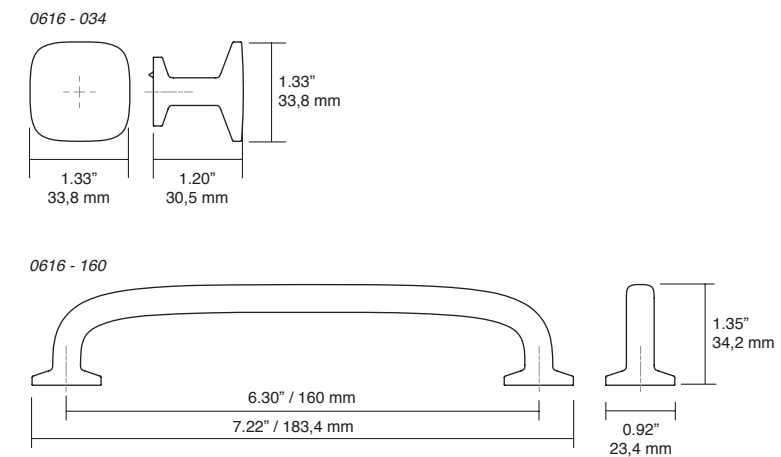

0616 **QUART Big** ZAMAK Designer: Frank Person

Z618	Z623	ZM2	
Brushed brass cava	Rustic brass	Matt black	↓
0616034Z618	0616034Z623	0616034ZM2	1 25 Includes non-twisting tip
0616160Z618	0616160Z623	0616160ZM2	2 25