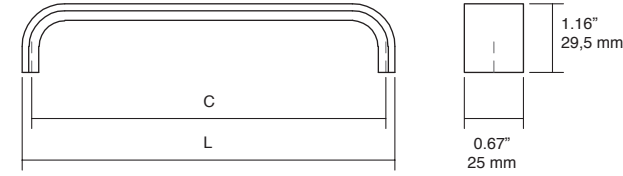

0195 **SENSE** ALUMINIUM Designer: Viefe Studio

L01	L24	L30	C	L	↓	☐
Polished chrome	Stainless steel look	Brushed black				
0195128L01	0195128L24	0195128L30	5.04" / 128 mm	5.31" / 135 mm	2	25
0195192L01	0195192L24	0195192L30	7.56" / 192 mm	7.83" / 199 mm	2	25
0195320L01	0195320L24	0195320L30	12.60" / 320 mm	12.87" / 327 mm	2	25
0195480L01	0195480L24	0195480L30	18.90" / 480 mm	19.17" / 487 mm	2	25