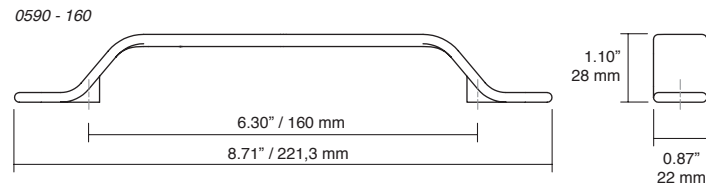

0590 **BELT** ZAMAK Designer: Kaschkasch