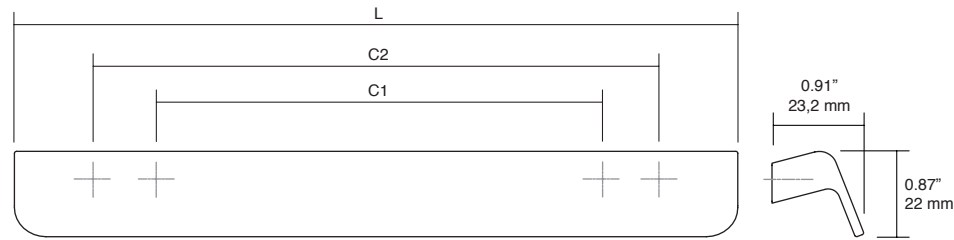

0610 **FLAPP Aluminium** ALUMINIUM Designer: Frank Person