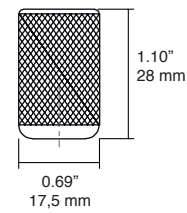

0109 **GRAF** ALUMINIUM Designer: Viefe Studio

L01	L04	L24	L27	L291	LM2	↓	☐
Polished chrome	Anodized matt	Stain. steel look	Brushed brass	Brushed brass	Matt black		
0109017L01	0109017L04	0109017L24	0109017L27	0109017L291	0109017LM2	1	25