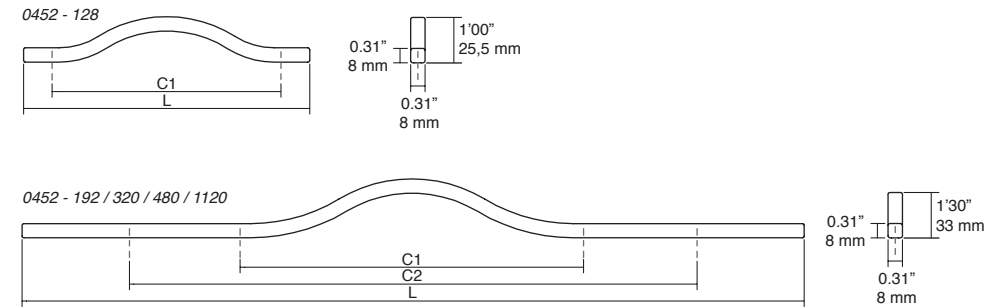

0452 **BRAVE** ALUMINIUM Designer: Viefe Studio