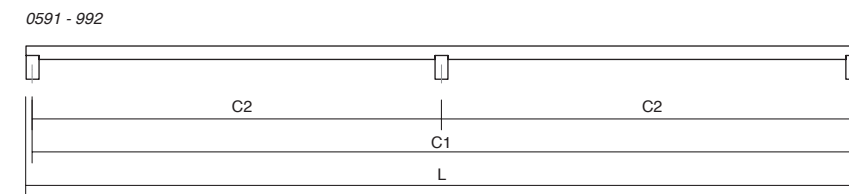

0591 **ETO** ALUMINIUM + WOOD Designer: Kaschkasch